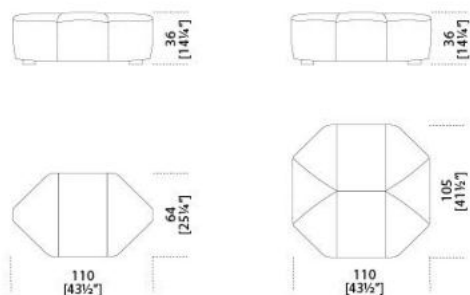

Pouffe in non-deformable foam polyurethane in different density and polyester fibre with wooden inside structure. Black lacquered wooden feet. Available covered by fabric or leather as per sample.

*Dimensioni / Sizes
Cm (L x P x H)
88 x 82 x 42
110 x 106 x 42
113 x 67 x 42
190 x 67 x 42*