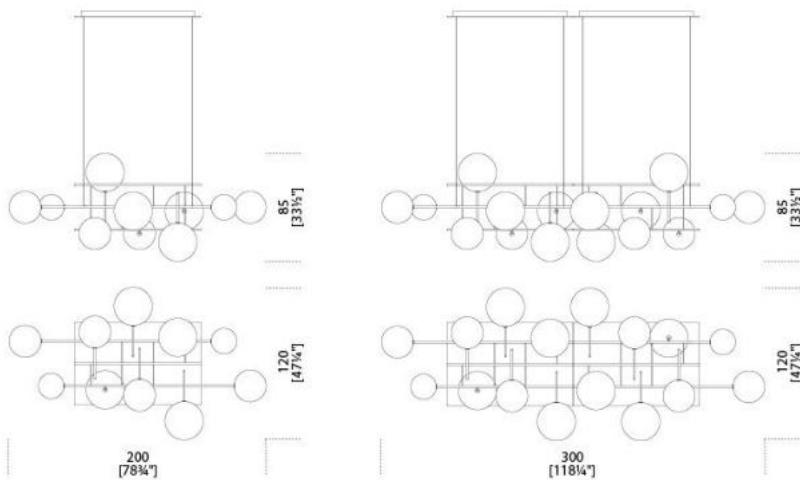


Bolle Orizzontale

Massimo Castagna
2019

Lampada a sospensione a luce LED dimmerabile. Composta da 10 sfere oppure 16 sfere in cristallo trasparente soffiato a bocca. Parti metalliche in ottone brunito a mano. L'ottone risulta naturalmente macchiato e disomogeneo. In dotazione cavo di 4mt. Lampadine (LED) incluse.

Hanging lamp with dimmable LED light. 10 or 16 transparent blown glass spheres. Metal parts in hand burnished brass. The hand burnished brass finish looks naturally spotted and irregular. Supplied with cable 4mt long. Supplied with light bulbs (LED).

Dimensioni / Sizes
Cm (W x D x H)
A 200 x 120 x 85
B 300 x 120 x 85

Inches (W x D x H)
A 78¾" x 47¼" x 33½"
B 118¼" x 47¼" x 33½"

Metallo / Metal

*Ottone brunito
a mano
Hand
burnished
brass*

Cristallo / Glass