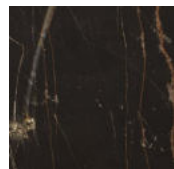


Athus

Oscar e Gabriele Buratti
2017

Athus

Oscar e Gabriele Buratti, 2017

Madia in frassino laccato nero poro aperto. Dettagli in metallo verniciato bronzo patinato. Top in marmo Stardust Grey o Sahara Noir. Disponibile anche in cristallo temperato 6mm retroverniciato nero brillante. Dotata di ripiano interno in cristallo extralight 10mm bisellato temperato. Schienali interni in specchio 6mm extralight. Cassetti con fondo in pelle scamosciata e apertura push and pull solo per versioni 48h e 75,5h.

Sideboard in black open pore lacquered ash. Patinated bronze lacquered metal details. Stardust Grey or Sahara Noir marble top. Also available in 6mm tempered bright black painted glass. Supplied with 10mm tempered and bevelled extralight inside glass shelf. 6mm extralight mirror inside backs. Push-pull drawers with suede bottom just for versions 48h and 75,5h.

Cristallo / Glass

*Extralight
Extralight*

*Specchio
Mirror*

*Nero brillante
Bright black*

Marmo / Marble

*Grigio Stardust
Stardust Grey*

*Sahara Noir
Sahara Noir*