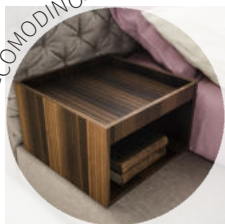

ACCESSORI
ACCESSORIES

-COMODINO-

Eucalipto
Eucalyptus