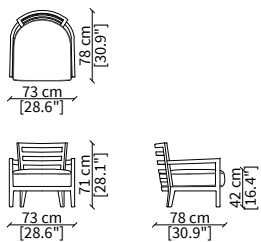

### ACCESSORIES:

\* **beauty cushions:** in specific sizes in goose down

### CUSCINO - CUSHION

cod. CL

Cuscino 38x40 cm / Cushion 38x40 cm