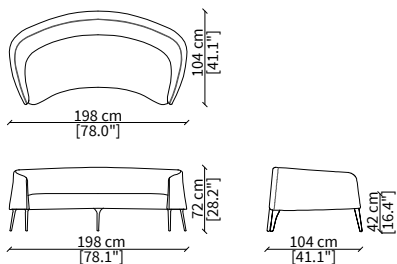

JACKIE DIVANETTO

Design Gianfranco Frigerio

DIVANETTO - SMALL SOFA

cod. 11509

Divanetto / Small Sofa

DIVANETTO BERGERE - SMALL SOFA BERGERE

cod. 11510

Divanetto Bergere / Small Sofa Bergere