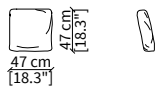

ACCESSORIES:

* **beauty cushions:** in specific sizes in goose down

BURTON

Design R&D Frigerio

DIVANO / SOFA

cod. 13207

Divano 200 cm / Sofa 200 cm

CUSCINI / CUSHIONS

cod. GB

Cuscino 50x50 cm / Cushion 50x50 cm

cod. MB

Cuscino 47x47 cm / Cushion 47x47 cm

cod. SB

Cuscino 65x30 cm / Cushion 65x30 cm

cod. MBR

Cuscino 47x47 cm con ricamo / Cushion 47x47 cm with embroidery