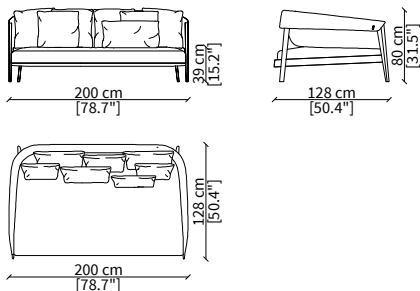

ACCESSORIES:

* **beauty cushions:** in specific sizes in goose down

BURTON

Design R&D Frigerio

DIVANO / SOFA

cod. 13207

Divano 200 cm / Sofa 200 cm

CUSCINI / CUSHIONS

cod. GB

Cuscino 50x50 cm / Cushion 50x50 cm

cod. MB

Cuscino 47x47 cm / Cushion 47x47 cm

cod. SB

Cuscino 65x30 cm / Cushion 65x30 cm

cod. MBR

Cuscino 47x47 cm con ricamo / Cushion 47x47 cm with embroidery