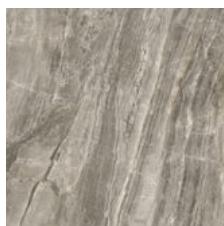

Structure: in solid wood walnut canaletto or wengé colour.
Top: in porcelain stoneware effect marble in the Frigerio collection with wood inserts matching structure finish.
Top support: black lacquered

STRUTTURA / LEGNO
STRUCTURE / WOOD

Noce Canaletto
Walnut Canaletto

Tinto Wengè
Wengè Coloured

TOP / GRES

Carrara Oro

Nebula Grigia

Pietra Grey

Glam Bronze

Bright Onyx

Gold Onyx

Nero Sahara

SOTTO TOP / LEGNO
TOP SUPPORT / WOOD

Laccato Nero
Black Lacquered