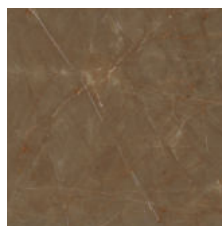

Structure: in solid wood walnut canaletto or wengé colour.
Top: in porcelain stoneware effect marble in the Frigerio collection with wood inserts matching structure finish.
Top support: black lacquered

STRUTTURA / LEGNO
STRUCTURE / WOOD

Noce Canaletto
Walnut Canaletto

Tinto Wengè
Wengè Coloured

TOP / GRES

Carrara Oro

Nebula Grigia

Pietra Grey

Glam Bronze

Bright Onyx

Gold Onyx

Nero Sahara

SOTTO TOP / LEGNO
TOP SUPPORT / WOOD

Laccato Nero
Black Lacquered