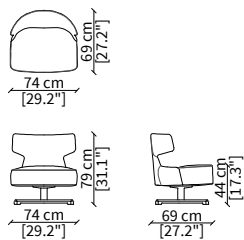

ARGO

Design Umberto Asnago

POLTRONA BERGERE - BERGERE ARMCHAIR

cod. 17304

Poltrona Bergere - Bergere Armchair