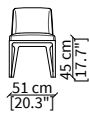

Versione AMANDA SEDIA CON BRACCIOLI: L.51cm, P. 61cm, H. seduta 45cm, H. schienale 77cm

Structure: in wood padded in non-deformable polyurethane.

Seat: in non-deformable polyurethane.

Base: in wood walnut canaletto or ashwood in the new colours of news 2021 (collection news 2021 soon online).

Cover: in fabric or leather. Possibility to have the external part of the back in leather and the internal part in fabric.

Version AMANDA CHAIR: L.51cm, D. 61cm, H. seat 45cm, H. back 77cm

Version AMANDA CHAIR WITH ARMRESTS: L.51cm, D. 61cm, H. seat 45cm, H. back 77cm

AMANDA SEDIE Design Umberto Asnago

SEDIA - CHAIR

Sedia / Chair

Sedia con braccioli / Chair with armrests

Dimensioni espresse in cm se non diversamente indicato.
L'Azienda si riserva il diritto di apportare modifiche ai modelli senza preavviso.
Tolleranza sulle misure indicate di +/-2%.

Dimensions in centimeter if not differently indicated.
The Company reserves the right to change the model without any advance notice.
Tolerance on the given sizes +/-2%.