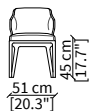

Versione AMANDA SEDIA CON BRACCIOLI: L.51cm, P. 61cm, H. seduta 45cm, H. schienale 77cm

Structure: in wood padded in non-deformable polyurethane.

Seat: in non-deformable polyurethane.

Base: in wood walnut canaletto or ashwood in the new colours of news 2021 (collection news 2021 soon online).

Cover: in fabric or leather. Possibility to have the external part of the back in leather and the internal part in fabric.

Version AMANDA CHAIR: L.51cm, D. 61cm, H. seat 45cm, H. back 77cm

Version AMANDA CHAIR WITH ARMRESTS: L.51cm, D. 61cm, H. seat 45cm, H. back 77cm

AMANDA SEDIE Design Umberto Asnago

SEDIA - CHAIR

Sedia / Chair

Sedia con braccioli / Chair with armrests

Dimensioni espresse in cm se non diversamente indicato.
L'Azienda si riserva il diritto di apportare modifiche ai modelli senza preavviso.
Tolleranza sulle misure indicate di +/-2%.

Dimensions in centimeter if not differently indicated.
The Company reserves the right to change the model without any advance notice.
Tolerance on the given sizes +/-2%.