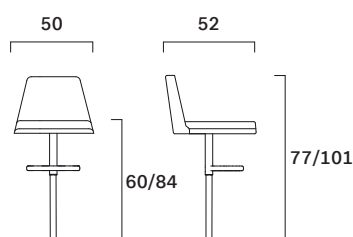

Collection of padded chairs upholstered in leather or fabric, legs in ash wood with open-pore finish. Height adjustable stool with chrome plated steel base.

Peso/Weight: 21,8 kg
Cubaggio/Cubage: 0,22 m³ 24,5 Kg 52x52x81 cm