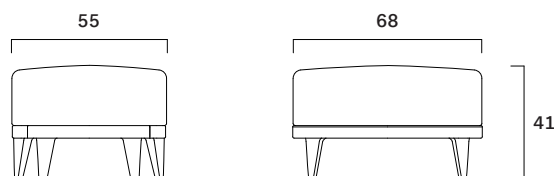

Lounge armchair and pouf with solid walnut base and padded cushions upholstered with leather or fabric. Armchair shell structure in aluminium, upholstered with saddle leather.

Peso/Weight: 10,1 kg
Cubaggio/Cubage: 0,19 m³ 11,7 Kg 72x59x44 cm