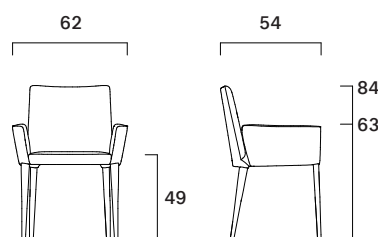

Collection of padded chairs, upholstered with leather or fabric. Flexible back with harmonic steel blades. Steel frame or legs in ash wood.

Peso/Weight: 10,9 kg
Cubaggio/Cubage: 0,35 m³ 13,7 Kg 64x56x98 cm