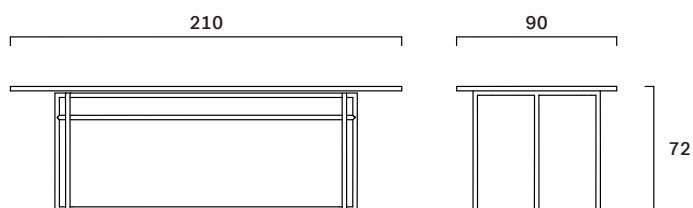

## Bak table

FG 442.00  
design Ferruccio Laviani

Tavolo con struttura in acciaio verniciato rivestita in pelle, piano in tranciato di legno di noce.

Table with a lacquered steel frame upholstered with leather and veneered walnut top.

Peso/Weight: 21,4 kg 33,0 kg  
Cubaggio/Cubage: 0,42 m<sup>3</sup> 25,0 Kg 162x76x34 cm  
0,18 m<sup>3</sup> 37,0 Kg 220x100x8 cm