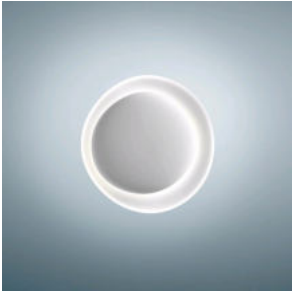

Bahia, parete

by Lucidi, Pevere

FOSCARINI

DESCRIPTION

Bahia is a wall and ceiling lamp that is seductive and captivating, thanks to the special nature of its design and the innovative interplay of light and shade that it produces. Its appeal is the result of three overlapping planes that have a slightly asymmetrical profile and reciprocal placement. The first two house the light source, accompanying the light that flows over their concave surface and vanishes towards the edges. The third element completes the composition, silhouetted through backlight with a strong, contrasting design. Every ray that emanates from Bahia is contained of light and shade, which make it both a lighting object and luminous decoration. Bahia is offered in total white, to underline its essential dramatic nature and its essence, without being ostentatious. It decorates a whole wall alone, with very little width, or can be used to create multiple compositions that are luminous archipelagos in both the home and the public spaces.

MATERIALS

injection moulded polycarbonate

COLORS

White

Bahia, parete

technical details

FOSCARINI

Wall and ceiling lamp with reflected and diffused light. Consisting of three matt white injection moulded polycarbonate egg-shaped plates fitted together asymmetrically. The largest plate works as the wall mounting plate, and the two central plates conceal the lighting technology part.

Synergy with Foscarini research led to the birth of the Aplomb lamp collection, comprising shapes balanced between architecture and design made with an exclusive cement paste; Bahia, a sophisticated graphic sign and a bright game of lights and shadows; Lake, a coloured spot with an organic and asymmetric shape.