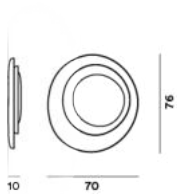

Bahia, parete

technical details

FOSCARINI

Wall and ceiling lamp with reflected and diffused light. Consisting of three matt white injection moulded polycarbonate egg-shaped plates fitted together asymmetrically. The largest plate works as the wall mounting plate, and the two central plates conceal the lighting technology part.

Bahia LED

SCHEMATIC & LIGHT EMISSION

MATERIAL

injection moulded polycarbonate

COLORS

ACCESSORIES

Bahia

LIGHT SOURCE

LED included

43W

2850 K 4850 lm CRI>90

Dimmable

CERTIFICATIONS

IP 20

ENERGY EFFICIENCY

A+