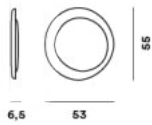

Bahia mini, parete

technical details

FOSCARINI

Wall and ceiling lamp with reflected and diffused light. Consisting of two matt white injection moulded polycarbonate egg-shaped plates fitted together asymmetrically. The largest plate works as the wall mounting plate, and the central one conceals the lighting technology part.

Bahia mini LED

SCHEMATIC & LIGHT EMISSION

MATERIAL

injection moulded polycarbonate

COLORS

ACCESSORIES

Bahia mini

LIGHT SOURCE

LED included
21W
2850 K 2425 lm CRI>90
Dimmable

CERTIFICATIONS

IP 20

ENERGY EFFICIENCY

A+