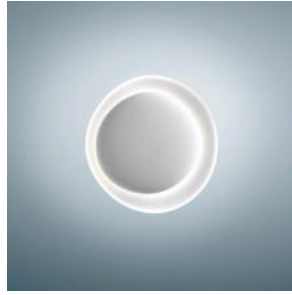

Bahia mini, parete

family

FOSCARINI

Bahia mini