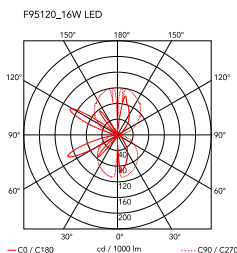

Wirering White

by Formafantasma , 2018

Indirect light wall lighting device with body in calendered, extruded aluminium with galvanised or varnished finish. The special tangent cable, in coloured rubber, provides the power. The cable is fixed to the wall with ABS joints in the same finish as the ring. Dimming via switch pedal on the cable. Power supply on adapter with interchangeable plugs. Useful cable length is 2.5 metres.

| | |
|--------------------------------|---|
| Mounting | Wall |
| Environment | Indoor |
| Weight | (ring 0,235kg + cable 0,710kg) = 0,945 Kg |
| Light sources available | 180 x LED 16W 2700K 712lm CRI90 [i] Dimmable |
| Emergency | Without |
| Switching | no |
| Dimmer | Included |
| Power | 16W |
| Battery | No |
| Supply included | Yes |

| | |
|--------------------|----------|
| Cord Length | 2,5m mm |
| Materials | Aluminum |

| | |
|---------------|--|
| Colors | <ul style="list-style-type: none"> F9512009 - White Cable/White Ring F9512044 - White Cable/Gold Ring F9512020 - White Cable/Grey Ring F9512034 - White Cable/Pink Ring F9512030 - White Cable/Black Ring |
|---------------|--|