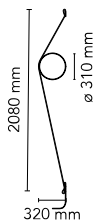

Wirering White

by Formafantasma , 2018

Indirect light wall lighting device with body in calendered, extruded aluminium with galvanised or varnished finish. The special tangent cable, in coloured rubber, provides the power. The cable is fixed to the wall with ABS joints in the same finish as the ring. Dimming via switch pedal on the cable. Power supply on adapter with interchangeable plugs. Useful cable length is 2.5 metres.

| | |
|--------------------------------|---|
| Mounting | Wall |
| Environment | Indoor |
| Weight | (ring 0,235kg + cable 0,710kg) = 0,945 Kg |
| Light sources available | 180 x LED 16W 2700K 712lm CRI90 [i] Dimmable |
| Emergency | Without |
| Switching | no |
| Dimmer | Included |
| Power | 16W |
| Battery | No |
| Supply included | Yes |

| | |
|--------------------|----------|
| Cord Length | 2,5m mm |
| Materials | Aluminum |

| | |
|---------------|--|
| Colors | <ul style="list-style-type: none"> F9512009 - White Cable/White Ring F9512044 - White Cable/Gold Ring F9512020 - White Cable/Grey Ring F9512034 - White Cable/Pink Ring F9512030 - White Cable/Black Ring |
|---------------|--|