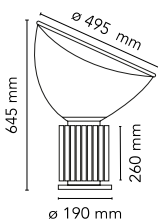

## Taccia

by Achille & Pier Giacomo Castiglioni , 1962

Table lamp providing indirect and reflected light. Reflector in painted aluminium, gloss white on the outside and matt white on the inside. Directionable diffuser in transparent mouth-blown glass. Body in matt black, silver anodized or bronze anodized aluminium. Base in nickel-plated metal. Electric cable of useful length 220 cm, with dimmer switch for ON/OFF and adjustment of the light flow between 10-100%. Plug-in power supply with interchangeable plugs.

<b>Mounting</b>	Table/Floor
<b>Environment</b>	Indoor
<b>Weight</b>	10,7 Kg
<b>Light sources available</b>	1 x 1 COB LED 28W 2700K CRI93 [i] Dimmable
<b>Emergency</b>	Without
<b>Dimmer</b>	Included
<b>Voltage</b>	100-240/48V
<b>Power</b>	28W
<b>Battery</b>	No
<b>Supply included</b>	Yes
<b>Cord Length</b>	2200 mm
<b>Materials</b>	Aluminum, Glass
<b>Colors</b>	<ul style="list-style-type: none"> <li><span style="display: inline-block; width: 10px; height: 10px; background-color: #cccccc; border-radius: 50%; margin-right: 5px;"></span> F6602004 - Anodized Silver</li> <li><span style="display: inline-block; width: 10px; height: 10px; background-color: #333333; border-radius: 50%; margin-right: 5px;"></span> F6602030 - Black</li> <li><span style="display: inline-block; width: 10px; height: 10px; background-color: #808080; border-radius: 50%; margin-right: 5px;"></span> F6602046 - Anodized Bronze</li> </ul>