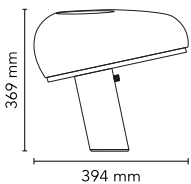

Snoopy

by Achille & Pier Giacomo Castiglioni , 1967

Table lamp giving direct light with enamelled metal reflector and white Carrara's marble base. It was designed by Achille e Pier Giacomo Castiglioni in 1967.