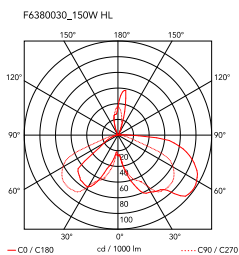

Mounting	Table
Environment	Indoor
Weight	7.9 Kg
Light sources available	1 x LED 8W E27 740lm 2700K [e] cod. RF25323 Dimmable 1 x LED 8W E27 740lm 3000K [e] cod. RF25317 Dimmable
Emergency	Without
Switching	ON-OFF dimmer with sensor located on marble base
Dimmer	Included
Voltage	220-240V
Power	MAX 150W
Battery	No
Supply included	No
Materials	Marble, Metal
Colors	<ul style="list-style-type: none"> ● F6380075 - Orange ● F6380039 - Green ● F6380030 - Black