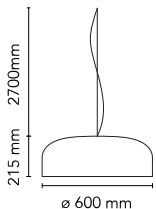

## Smithfield Suspension Pro

by Jasper Morrison , 2009

Suspension lamp with direct light. Aluminium body. Available in gloss black, matt black, red, green, white or MUD. Injection-moulded opalescent methacrylate diffuser. Steel ceiling attachment with steel suspension cable, 5 pole electric cable in PTFE double insulation, working length 2700mm.

<b>Mounting</b>	Pendant
<b>Environment</b>	Indoor
<b>Weight</b>	5 Kg
<b>Light sources available</b>	LED module 45W 2700K 2623lm CRI95 [i]
<b>Emergency</b>	Without
<b>Switching</b>	Dimming PUSH DIM
<b>Voltage</b>	220-240V
<b>Power</b>	45W
<b>Battery</b>	No
<b>Supply included</b>	Yes
<b>Cord Length</b>	2700 mm
<b>Materials</b>	Aluminum, Methacrylate
<b>Colors</b>	<ul style="list-style-type: none"> <li><span style="color: red;">●</span> F1367035 - Red</li> <li><span style="color: green;">●</span> F1367039 - Green</li> <li><span style="color: black;">●</span> F1367031 - Matt Black</li> <li><span style="color: black;">●</span> F1367030 - Glossy Black</li> <li><span style="color: white;">●</span> F1367009 - White</li> <li><span style="color: gray;">●</span> F1367021 - Mud</li> </ul>