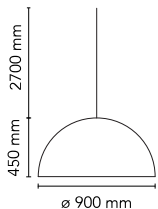

Skygarden 2

by Marcel Wanders studio , 2007

Suspension luminaire providing diffused lighting. Hemispherical, mechanically-processed cast plaster diffuser, painted white inside. Outer finish: rust, glossy black, glossy white or matte gold. Plaster diffuser support in die-cast aluminum alloy. Upper cable gland and blocking ring nut in black injection-molded PC. Shaped, adjustment screws. Transparent, injection-molded, upper and lower silicone shock absorbers. Lampholder and fixing support in PPS. Flashed and blown opal glass diffuser. Molded fixing ring nut in die-cast aluminum alloy with alodine plating. Frieze in photo-etched and mechanically drawn AISI 304 steel. Molded and galvanized steel ceiling attachment. Gray, injection-molded PC rose, painted the same color as the body.

Mounting	Pendant
Environment	Indoor
Weight	29,0 Kg
Light sources available	1 x LED 15W E27 1515lm 3000K [e] cod. RF28367 Non dimmable 1 x RF29388 LED 20W E27 2300lm 2700K CRI80 [e]
Emergency	Without
Voltage	220-250V
Power	MAX 230W
Battery	No
Supply included	Yes
Cord Length	2700 mm
Materials	Glass, Plaster, Stainless steel
Colors	<ul style="list-style-type: none"> F0002031 - Black F0002044 - Gold F0002047 - Rusty Brown F0002030 - Glossy Black F0002009 - Glossy White