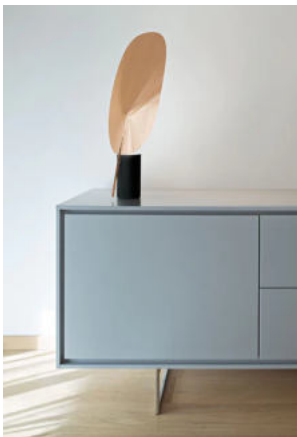

Serena

by Patricia Urquiola , 2015

Adjustable table lamp providing indirect and reflected light. Extruded aluminium heatsink, photoengraved black PC cut-off, photoengraved optical PMMA diffuser. Reflector in sheared and folded pre-anodized aluminium. Power cord length 200 cm, with dimmer switch that provides ON-OFF functions and 10-100% light adjustment. Plug-in power supply with interchangeable plugs

Materials Aluminum, Polycarbonate

Colors

- F6582015 - Copper
- F6582054 - Polished Aluminium
- F6582030 - Black