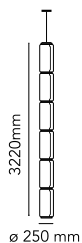

Noctambule Suspension 6 High Cylinder

by Konstantin Grcic , 2019

Hanging lamps consisting of interconnecting glass modules reaching a length of 3,2 mt. (126.77") with 4 mt. (157.48") suspended power cable. Cylindrical and semi-spherical transparent blown glass structure, suspended die cast aluminium ring connector, hydroformed steel internal lateral arm and injection moulded optical opal silicone outer ring diffusers. The power supply unit within the ceiling rose can be used as a dimmer to adjust the light intensity by 10% to 100% in either direction by means of the 0-10/1-10V, PUSH, DALI control.

Mounting	Pendant
Environment	Indoor
Weight	29,7 Kg
Light sources available	7 x Strip Led x 9W 2700K 2096lm CRI90
Emergency	Without
Switching	Yes
Dimmer	Included
Voltage	100-240V
Power	63W
Battery	No
Supply included	Yes
Cord Length	4000 mm
Materials	Blown crystal, Die-cast aluminum
Colors	● F0282000 - Black