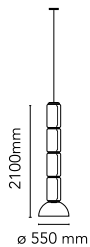

## Noctambule Suspension 4 Low Cylinder and Bowl

by Konstantin Grcic , 2019

Hanging lamps consisting of interconnecting glass modules reaching a length of 3,2 mt. (126.77") with 4 mt. (157.48") suspended power cable. Cylindrical and semi-spherical transparent blown glass structure, suspended die cast aluminium ring connector, hydroformed steel internal lateral arm and injection moulded optical opal silicone outer ring diffusers. The power supply unit within the ceiling rose can be used as a dimmer to adjust the light intensity by 10% to 100% in either direction by means of the 0-10/1-10V, PUSH, DALI control.

<b>Mounting</b>	Pendant
<b>Environment</b>	Indoor
<b>Weight</b>	23,7 Kg
<b>Light sources available</b>	5 x Strip Led 9W + 1 Cob Led 18W 2700K 1865lm CRI90
<b>Emergency</b>	Without
<b>Switching</b>	Yes
<b>Dimmer</b>	Included
<b>Voltage</b>	100-240V
<b>Power</b>	63W
<b>Battery</b>	No
<b>Supply included</b>	Yes
<b>Cord Length</b>	4000 mm
<b>Materials</b>	Blown crystal, Die-cast aluminum
<b>Colors</b>	● F0275000 - Black