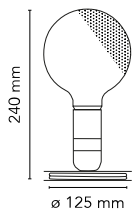

Lampadina

by Achille Castiglioni , 1972

Table lamp providing direct, diffused light. Anodized aluminum base serves to contain excess power cord. Bakelite lamp-holder, painted to match the switch in the orange and black colors. Clear globe lamp is partially sandblasted to diffuse the light.

Mounting	Table
Environment	Indoor
Weight	0.3 Kg
Light sources available	1 x LED E27 2W 2700K 200lm Global Sab. - RF24054- NO DIMM.
Emergency	Without
Switching	ON/OFF oscillating switch inside the lamp-holder, that can be activated from the outside
Voltage	230V
Power	MAX 5W
Battery	No
Supply included	Yes

Cord Length	2300 mm
Materials	Aluminum

Colors	<ul style="list-style-type: none"> ○ F3299009 - White ● F3299039 - Green (NCS-S3050) ● F3299074 - Turquoise ● F3299042 - Violet ● F3300000 - Black ● F3299075 - Orange
---------------	--