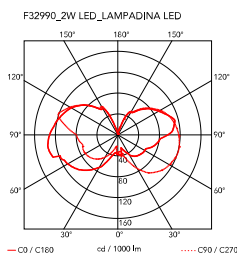

Lampadina

by Achille Castiglioni , 1972

Table lamp providing direct, diffused light. Anodized aluminum base serves to contain excess power cord. Bakelite lamp-holder, painted to match the switch in the orange and black colors. Clear globe lamp is partially sandblasted to diffuse the light.

Cord Length	2300 mm
Materials	Aluminum

Colors	<ul style="list-style-type: none"> ○ F3299009 - White ● F3299039 - Green (NCS-S3050) ● F3299074 - Turquoise ● F3299042 - Violet ● F3300000 - Black ● F3299075 - Orange
---------------	--