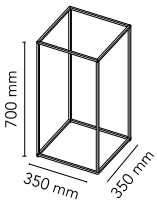

## Ipnos Outdoor

by Nicoletta Rossi and Guido Bianchi , 2014

Floor lamp providing diffused light. Extruded aluminium frame 10x10x1 gratiné and anodized in various finishes. Led on the top edges incorporated in the extrusions and protected by transparent PC diffusers. Driver on plug, dimmable switch on chord.

<b>Mounting</b>	Floor
<b>Environment</b>	Indoor
<b>Weight</b>	0.8 Kg
<b>Light sources available</b>	196 x TOP LED 15W 665lm 3500K CRI 85 [i]
<b>Emergency</b>	Without
<b>Dimmer</b>	Included
<b>Voltage</b>	100-240/24V
<b>Power</b>	15W
<b>Battery</b>	No
<b>Supply included</b>	No

## Ipnos Top Plate

It's a transparent methacrylate diffuser, designed to be placed on the top of the fitting with the possibility to bear up to 5 kg. The Top Plate is adaptable for Ipnos both indoor and outdoor version.