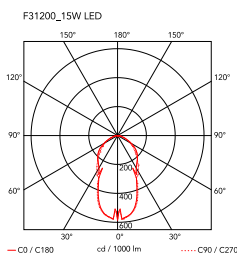

<b>Mounting</b>	Floor
<b>Environment</b>	Indoor
<b>Weight</b>	0.8 Kg
<b>Light sources available</b>	196 x TOP LED 15W 665lm 3500K CRI 85 [i]
<b>Emergency</b>	Without
<b>Dimmer</b>	Included
<b>Voltage</b>	100-240/24V
<b>Power</b>	15W
<b>Battery</b>	No
<b>Supply included</b>	No