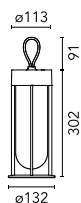

Mounting	Table/Floor
Environment	Outdoor
Weight	1 Kg
Light sources available	1 x Led Edge Lighting 2,5W 182lm 2700K CRI 90 [i]
Emergency	Without
Dimmer	Included
Voltage	IN 5/100-240V
Power	2,5W
Battery	Yes
Supply included	No

Materials Aluminum, Glass, Silicone

Colors	○ F018E21K001 - White ● F018E21K030 - Black ● F018E21K033 - Anthracite ● F018E21K018 - Deep Brown ● F018E21K012 - Forest Green ● F018E21K013 - Pale Green ● F018E21K025 - Terracotta