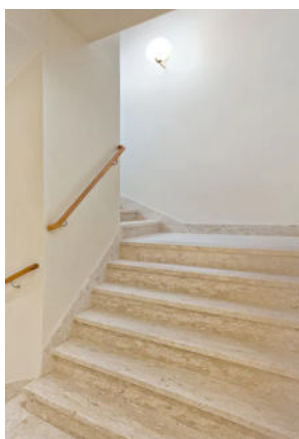

IC Lights Ceiling/Wall 2

by Michael Anastassiades , 2014

Wall-ceiling lamp providing diffused light. Frame in brass, brushed and transparent varnished or chrome steel. Blown glass opal diffuser.

Mounting	Ceiling and wall
Environment	Indoor
Weight	3.7 Kg
Light sources available	1 x RF26259 LED 17W E27 2700K [e] 1900lm Dimmable 1 x RF26258 LED 17W E27 3000K [e] 2000lm Dimmable 1 x RF28665 LED 15W E27 2700K [e] 2000lm Dimmable 1 x RF28666 LED 15W E27 3000K [e] 2000lm Dimmable
Emergency	Without
Voltage	220-250V
Power	MAX 205W
Battery	No
Supply included	No
Materials	Blown glass, Brass, Steel
Colors	<ul style="list-style-type: none"> F3179035 - Red burgundy F3179030 - Black F3179057 - Chrome F3179059 - Brushed Brass