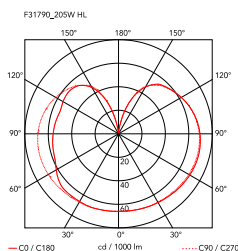

IC Lights Ceiling/Wall 2

by Michael Anastassiades , 2014

Wall-ceiling lamp providing diffused light. Frame in brass, brushed and transparent varnished or chrome steel. Blown glass opal diffuser.

Mounting	Ceiling and wall
Environment	Indoor
Weight	3.7 Kg
Light sources available	1 x RF26259 LED 17W E27 2700K [e] 1900lm Dimmable 1 x RF26258 LED 17W E27 3000K [e] 2000lm Dimmable 1 x RF28665 LED 15W E27 2700K [e] 2000lm Dimmable 1 x RF28666 LED 15W E27 3000K [e] 2000lm Dimmable
Emergency	Without
Voltage	220-250V
Power	MAX 205W
Battery	No
Supply included	No
Materials	Blown glass, Brass, Steel
Colors	<ul style="list-style-type: none"> F3179035 - Red burgundy F3179030 - Black F3179057 - Chrome F3179059 - Brushed Brass