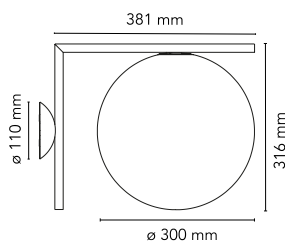

IC Lights Ceiling/Wall 2

by Michael Anastassiades , 2014

Wall-ceiling lamp providing diffused light. Frame in brass, brushed and transparent varnished or chrome steel. Blown glass opal diffuser.

Mounting	Ceiling and wall
Environment	Indoor
Weight	3.7 Kg
Light sources available	1 x RF26259 LED 17W E27 2700K [e] 1900lm Dimmable 1 x RF26258 LED 17W E27 3000K [e] 2000lm Dimmable 1 x RF28665 LED 15W E27 2700K [e] 2000lm Dimmable 1 x RF28666 LED 15W E27 3000K [e] 2000lm Dimmable
Emergency	Without
Voltage	220-250V
Power	MAX 205W
Battery	No
Supply included	No
Materials	Blown glass, Brass, Steel
Colors	<ul style="list-style-type: none"> F3179035 - Red burgundy F3179030 - Black F3179057 - Chrome F3179059 - Brushed Brass