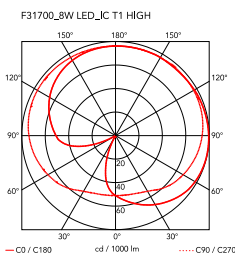

IC Lights Table 1 High

by Michael Anastassiades , 2014

Table lamp providing diffused light. Frame in brass, brushed and transparent varnished or chrome steel, and black. Blown glass opal diffuser. Dimmer on the power chord.

Mounting	Table
Environment	Indoor
Weight	1.7 Kg
Light sources available	1 x RF26260 LED 10W E14 900lm 3000K [e] Dimmable 1 x RF26261 LED 10W E14 800lm 2700K [e] Dimmable 1 x RF30264 LED 8W E14 900lm 3000K [e] Dimmable 1 x RF30263 LED 8W E14 900lm 2700K [e] Dimmable