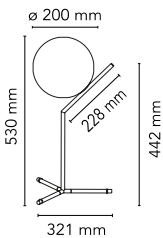

IC Lights Table 1 High

by Michael Anastassiades , 2014

Table lamp providing diffused light. Frame in brass, brushed and transparent varnished or chrome steel, and black. Blown glass opal diffuser. Dimmer on the power chord.

Mounting	Table
Environment	Indoor
Weight	1.7 Kg
Light sources available	1 x RF26260 LED 10W E14 900lm 3000K [e] Dimmable 1 x RF26261 LED 10W E14 800lm 2700K [e] Dimmable 1 x RF30264 LED 8W E14 900lm 3000K [e] Dimmable 1 x RF30263 LED 8W E14 900lm 2700K [e] Dimmable