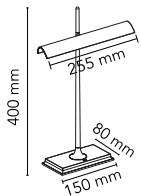

Goldman

by Ron Gilad , 2013

Table lamp providing direct light. Aluminium structure with external transparent methacrylate diffuser and opal PC led diffuser. Optical switch sensor on the base that provide 3-step dimming function. A USB socket on the back of the base enables you to recharge the most common smartphones and tablets (max 1.5A). Adaptor on plug connector with interchangeable plugs. The power chord is 2.5 metres long

Mounting	Table
Environment	Indoor
Weight	0,9 Kg
Light sources available	42 x LED 8W 248lm total 2700K [i] CRI 85 Dimmable
Emergency	Without
Switching	Optical switch on dimmable base with "Soft Touch" technology
Dimmer	Included
Voltage	100-240/24V
Power	8W
Battery	No
Supply included	Yes
Cord Length	2500 mm
Materials	Aluminum, Methacrylate
Colors	 F3440044 - Brass/Green  F3440030 - Black/Fumée