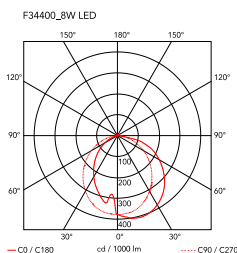

Goldman

by Ron Gilad , 2013

Table lamp providing direct light. Aluminium structure with external transparent methacrylate diffuser and opal PC led diffuser. Optical switch sensor on the base that provide 3-step dimming function. A USB socket on the back of the base enables you to recharge the most common smartphones and tablets (max 1.5A). Adaptor on plug connector with interchangeable plugs. The power chord is 2.5 metres long

Mounting	Table
Environment	Indoor
Weight	0,9 Kg
Light sources available	42 x LED 8W 248lm total 2700K [i] CRI 85 Dimmable
Emergency	Without
Switching	Optical switch on dimmable base with "Soft Touch" technology
Dimmer	Included
Voltage	100-240/24V
Power	8W
Battery	No
Supply included	Yes
Cord Length	2500 mm
Materials	Aluminum, Methacrylate
Colors	 F3440044 - Brass/Green  F3440030 - Black/Fumée