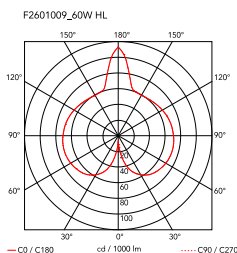

Mounting	Table
Environment	Indoor
Weight	2.3 Kg
Light sources available	1 x RF29186 LED 10W E27 3000K A70 [e] 965lm Dimmable 1 x RF28782 LED 10W E27 2700K A70 [e] 965lm Dimmable
Emergency	Without
Switching	On the cable there is the electronic dimmer which allows the regulation of light brightness with a dial.
Dimmer	Included
Voltage	220-240V
Power	MAX 60W
Battery	No
Supply included	Yes
Cord Length	1800 mm
Materials	Cocoon resin, Steel
Colors	 F2601009 - Cocoon