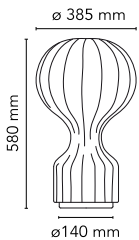

Gatto

by Achille & Pier Giacomo Castiglioni , 1960

Table lamp providing diffused light. White powder coated internal steel structure sprayed with a unique "cocoon" resin to create the diffuser which is then protected by a transparent sprayed on finish. On the cable there is the electronic dimmer which allows the regulation of light brightness.

Mounting	Table
Environment	Indoor
Weight	2.3 Kg
Light sources available	1 x RF29186 LED 10W E27 3000K A70 [e] 965lm Dimmable 1 x RF28782 LED 10W E27 2700K A70 [e] 965lm Dimmable
Emergency	Without
Switching	On the cable there is the electronic dimmer which allows the regulation of light brightness with a dial.
Dimmer	Included
Voltage	220-240V
Power	MAX 60W
Battery	No
Supply included	Yes
Cord Length	1800 mm
Materials	Cocoon resin, Steel
Colors	 F2601009 - Cocoon