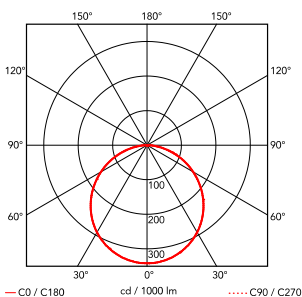

F15300_20W_LED_CAPTAIN_FLINT