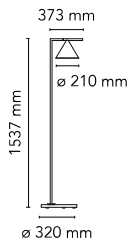

Captain Flint

by Michael Anastassiades , 2015

Floor lamp providing adjustable direct light. Painted steel or brushed brass, stem and metal spinning cone. Opal photoengraved PC diffuser by injection molding. White Carrara or Black Marquina marble base. Power cord length 260 cm, with foot dimmer switch that provide ON-OFF functions and 10-100% light adjustment. Plug-in power supply with interchangeable plugs

Cord Length	2600 mm
Materials	Aluminum, Brass, Marble, Polycarbonate, Steel

Colors	 F1530059 - Brushed brass/white marble  F1530030 - Anthracite/Black Marble
---------------	---