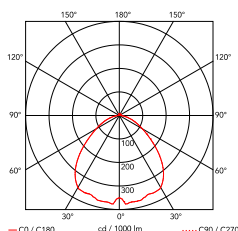

F10320 + F1033000_13W