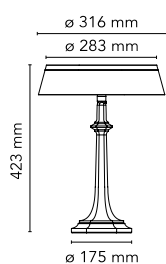

Bon Jour Versailles

by Philippe Starck , 2017

Table lamp providing diffuse light. Injection molded polymethylmethacrylate clear transparent base and diffuser. Electroplated/painted top cover in ABS. Edge Lighting technology light source. Power cord length 200 cm, with dimmer switch that provide ON-OFF functions and 10-100 % light adjustment. Plug-in power supply with interchangeable plugs.

F10320 + F1033000_13W

Mounting	Table
Environment	Indoor
Weight	1,54 Kg
Light sources available	1 x EDGE LIGHTING 13W 811lm 2700K CRI90 [i] Dimmable
Emergency	Without
Dimmer	Included
Voltage	100-240/24V
Power	13W
Battery	No
Supply included	No
Colors	<ul style="list-style-type: none"> F1041057 - Chrome F1041015 - Copper