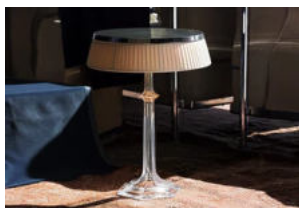

Bon Jour Versailles

by Philippe Starck , 2017

Table lamp providing diffuse light. Injection molded polymethylmethacrylate clear transparent base and diffuser. Electroplated/painted top cover in ABS. Edge Lighting technology light source. Power cord length 200 cm, with dimmer switch that provide ON-OFF functions and 10-100 % light adjustment. Plug-in power supply with interchangeable plugs.

Bon Jour Versailles

by Philippe Starck , 2017

F1033000
Crown - Transparent

F1033007
Crown - Fabric

F1033019
Crown - Yellow

F1033030
Crown - Fumée

F1033070
Crown - Amber

F1033088
Crown - Rattan