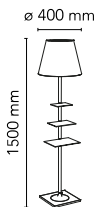

## Bibliothèque Nationale

by Philippe Starck , 2013

Floor lamp with diffuse light. Base, rod stand and diffuser stand in chrome-plated die-cast zinc. Base cover in zinc-plated P04 steel sheet. Internal diffuser and lamp-holder stand in opal coloured injection die-stamped PC. The external diffusers are available in matching PVC fabric, injection die-stamped methacrylate with clear or smoke-grey finish, or in silver or bronze on the inner surface, by vacuum aluminum coating. Upper ring in clear injection die-stamped PC. Brackets in polished stainless steel. A USB outlet placed on the base enables the most common smartphones and tablets to be recharged (max 2A).