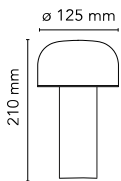

Bellhop Table

by Edward Barber & Jay Osgerby , 2018

Rechargeable direct light table lighting device. Base and dome in coloured PC. Diffuser in Opaline injection moulded photo-engraved PC. 24-hours' autonomy, charging via Micro-USB-C. Push-button switch positioned on the base provides the 4-step dimmer function. Battery status indicator positioned under the base. USB-C charging cable included, useful length 120cm. USB battery charging on plug with interchangeable plugs.

Mounting	Table
Environment	Indoor
Weight	0,730 Kg
Light sources available	84 x LED 2,5W 109lm 2700K CRI90 [i]
Emergency	Without
Voltage	100-240/5V
Power	2,5W
Battery	Yes
Supply included	Yes

Materials Polycarbonate