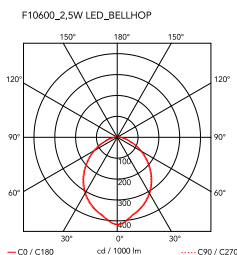

Bellhop Table

by Edward Barber & Jay Osgerby , 2018

Rechargeable direct light table lighting device. Base and dome in coloured PC. Diffuser in Opaline injection moulded photo-engraved PC. 24-hours' autonomy, charging via Micro-USB-C. Push-button switch positioned on the base provides the 4-step dimmer function. Battery status indicator positioned under the base. USB-C charging cable included, useful length 120cm. USB battery charging on plug with interchangeable plugs.