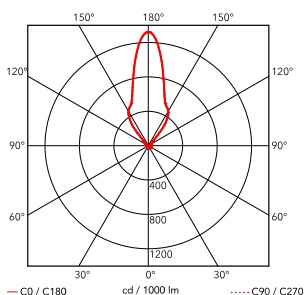

F1070009_26W_LED_BELLHOP F BCO - GRI