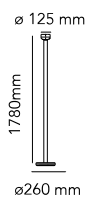

Bellhop Floor

by Edward Barber & Jay Osgerby , 2021

Floor lamp with indirect light. Stem in painted aluminium: shiny white, brick, cioko, green. Reflector in shiny opal white and grey blown glass. Electrical cable of 270 cm usable length with foot dimmer switch for ON/OFF function and brightness adjustment 10–100%. Power supply with interchangeable plugs.

F1070009_26W_LED_BELLHOP F BCO - GRI

Mounting	Floor
Environment	Indoor
Weight	6,90 Kg
Light sources available	1 x COB LED 26W 1232lm 2700K CRI90 [i] DIMMABLE(white body) 1 x COB LED 26W 1023lm 2700K CRI90 [i] DIMMABLE(other colors body)
Emergency	Without
Dimmer	Included
Voltage	100-240/48V
Power	26 W
Battery	No
Supply included	No
Cord Length	2700 mm mm
Materials	Aluminum, Glass, Concrete
Colors	<ul style="list-style-type: none"> ● F1070075 - Brick Red ● F1070039 - Green ● F1070009 - White ● F1070026 - Cioko