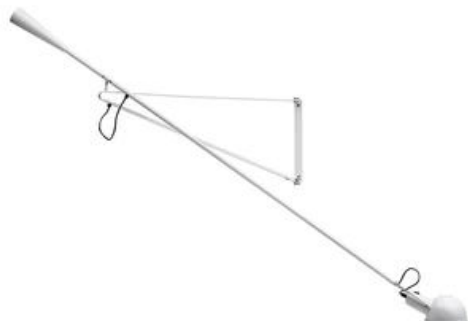

265

by Paolo Rizzato , 1973

Wall lamp providing direct light. Painted steel adjustable arm and reflector. Chrome-plated brass reflector support. Cast iron tapered counterweight. Painted steel wall fixture.

Mounting	Wall
Environment	Indoor
Weight	6 Kg
Light sources available	1 x RF29186 LED 10W E27 3000K A70 [e] 965lm Dimmable 1 x RF28782 LED 10W E27 2700K A70 [e] 965lm Dimmable
Emergency	Without
Voltage	220-250V
Power	MAX 75
Battery	No
Supply included	Yes
Cord Length	2030 mm
Materials	Steel
Colors	<ul style="list-style-type: none"> ● A0300009 - White ● A0300030 - Black
Certificate	 