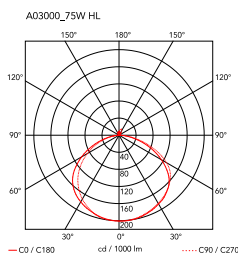

Mounting	Wall
Environment	Indoor
Weight	6 Kg
Light sources available	1 x RF29186 LED 10W E27 3000K A70 [e] 965lm Dimmable 1 x RF28782 LED 10W E27 2700K A70 [e] 965lm Dimmable
Emergency	Without
Voltage	220-250V
Power	MAX 75
Battery	No
Supply included	Yes
Cord Length	2030 mm
Materials	Steel
Colors	<ul style="list-style-type: none"> ● A0300009 - White ● A0300030 - Black
Certificate	 