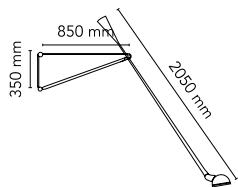

265

by Paolo Rizzato , 1973

Wall lamp providing direct light. Painted steel adjustable arm and reflector. Chrome-plated brass reflector support. Cast iron tapered counterweight. Painted steel wall fixture.

Mounting	Wall
Environment	Indoor
Weight	6 Kg
Light sources available	1 x RF29186 LED 10W E27 3000K A70 [e] 965lm Dimmable 1 x RF28782 LED 10W E27 2700K A70 [e] 965lm Dimmable
Emergency	Without
Voltage	220-250V
Power	MAX 75
Battery	No
Supply included	Yes
Cord Length	2030 mm
Materials	Steel
Colors	<ul style="list-style-type: none"> ● A0300009 - White ● A0300030 - Black
Certificate	 