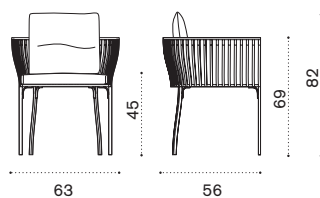

→ 0,5

Coffee table Ø 60 H48 / Ø 90 H43

- VXTCTM1D53PLSB Ø60 h 48, alu. mineral grey + white
- VXTCTM1D53PLA Ø60 h 48, alu. mineral grey + ardesia
- VXTCTM1D56PLSB Ø60 h48, alu. limestone white + white
- VXTCTM1D56PLA Ø60 h48, alu. limestone white + ardesia
- COVER604 Rain cover Ø62 x h48
- VXTCTM2D53PLSB Ø90 h 43, alu. mineral grey + white
- VXTCTM2D53PLA Ø90 h 43, alu. mineral grey + ardesia
- VXTCTM2D56PLSB Ø90 h43, alu. limestone white + white
- VXTCTM2D56PLA Ø90 h43, alu. limestone white + ardesia
- COVER605 Rain cover Ø92 x h43

→ 19,5 | 2 boxes 1X 72X74X8H 17 Kg + 1X 40X40X51H 4,5 Kg

→ 41 | 2 boxes 1X 97X97X9H 37 Kg + 1X 56X56X47H 6,5 Kg

Cup holder Ø 25

VXPBT5

Cup holder, pickled teak

→ 0,5

Venexia

Design: Luca Nichetto

Collection composed of:
2 seater sofa / lounge armchair
/ pouf / coffee table

FSC™ certified product

Dining armchair ^{NEW}

→ 8 | 1 box 65X58X72H 15 Kg

Item	Description
VXPDD53	Aluminium mineral grey
VXPDD56	Aluminium limestone white
<hr/>	
VXCUPDA46	Cushions (seat+back), lichen
VXCUPDA47	Cushions (seat+back), lichen melange
VXCUPDA49	Cushions (seat+back), linen color
VXCUPDTR18	Cushions (seat+back), orange
COVER723	Rain cover 65 x 58 h68