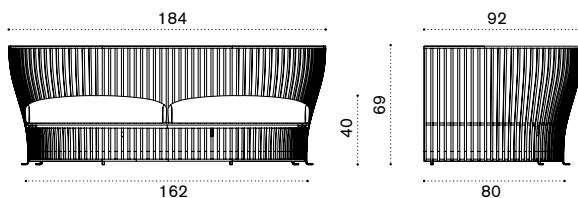

Cushions (seat+3back), lichen
Cushion (seat+3back), linen color
Rain cover 112 x 94 h69

→ 26 | 1 box 102X128X95H 45 Kg

2 seater sofa

- VXD2D53
- VXD2D56

Aluminium mineral grey
Aluminium limestone white

- ● VXCUD2A46
- ● VXCUD2A49
- COVER601