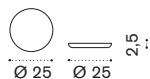

→ 0,5

Coffee table Ø 60 H48 / Ø 90 H43

- VXTCTM1D53PLSB Ø60 h 48, alu. mineral grey + white
- VXTCTM1D53PLA Ø60 h 48, alu. mineral grey + ardesia
- VXTCTM1D56PLSB Ø60 h48, alu. limestone white + white
- VXTCTM1D56PLA Ø60 h48, alu. limestone white + ardesia
- COVER604 Rain cover Ø62 x h48
- VXTCTM2D53PLSB Ø90 h 43, alu. mineral grey + white
- VXTCTM2D53PLA Ø90 h 43, alu. mineral grey + ardesia
- VXTCTM2D56PLSB Ø90 h43, alu. limestone white + white
- VXTCTM2D56PLA Ø90 h43, alu. limestone white + ardesia
- COVER605 Rain cover Ø92 x h43

→ 19,5 | 2 boxes 1X 72X74X8H 17 Kg + 1X 40X40X51H 4,5 Kg

→ 41 | 2 boxes 1X 97X97X9H 37 Kg + 1X 56X56X47H 6,5 Kg

Cup holder Ø 25

VXPBT5

Cup holder, pickled teak

→ 0,5

Venexia

Design: Luca Nichetto