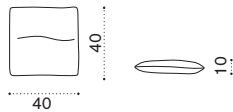

→ 0,5

Coffee table Ø 60 H48 / Ø 90 H43