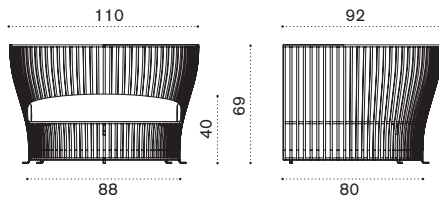

Lounge armchair

Item

- VXPLD53
- VXPLD56

Description

Aluminium mineral grey
Aluminium limestone white

- ● VXCUPLA46
- ● VXCUPLA49
- COVER600

Cushions (seat+3back), lichen
Cushion (seat+3back), linen color
Rain cover 112 x 94 h69

→ 26 | 1 box 102X128X95H 45 Kg