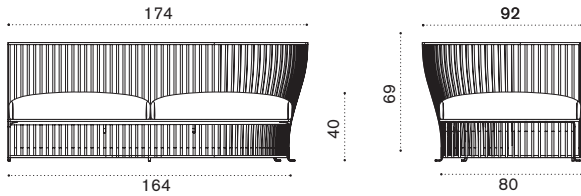

Cushions (seat+3back), lichen
Cushion (seat+3back), linen color
Rain cover 112 x 94 h69

→ 26 | 1 box 102X128X95H 45 Kg

2 seater sofa

- VXD2D53
- VXD2D56

Aluminium mineral grey
Aluminium limestone white

- ● VXCUD2A46
- ● VXCUD2A49
- COVER601

Cushions (seat+5back), lichen
Cushion (seat+5back), linen color
Rain cover 186 x 94 h69

→ 40,5 | 1 box 102X196X95H 68,5 Kg

Ethimo

Back end module left

Item

Description

- VXFSD53 Aluminium mineral grey
- VXFSD56 Aluminium limestone white