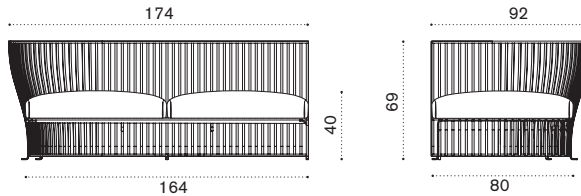

Cushions (seat+3back), lichen
Cushion (seat+3back), linen color
Rain cover 112 x 94 h69

→ 26 | 1 box 102X128X95H 45 Kg

2 seater sofa

- VXD2D53
- VXD2D56

Aluminium mineral grey
Aluminium limestone white

- ● VXCUD2A46
- ● VXCUD2A49
- COVER601

Cushions (seat+5back), lichen
Cushion (seat+5back), linen color
Rain cover 186 x 94 h69

→ 40,5 | 1 box 102X196X95H 68,5 Kg

Ethimo

Back end module left

Item

Description

- VXFSD53 Aluminium mineral grey
- VXFSD56 Aluminium limestone white

- VXCUFA46 Cushions (seat+4back), lichen
- VXCUFA49 Cushion (seat+4back), linen color
- COVER603 Rain cover 176 x 94 h69 SX

→ 35 | 1 box 102X204X95H 69 Kg

Back end module right

- VXFDD53 Aluminium mineral grey
- VXFDD56 Aluminium limestone white