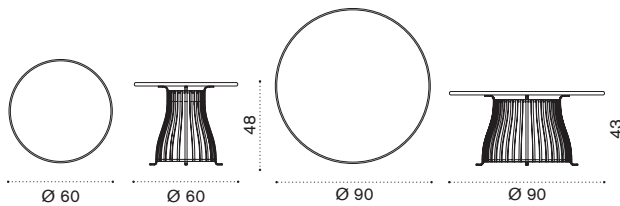

- VXCUFA46 Cushions (seat+4back), lichen
- VXCUFA49 Cushion (seat+4back), linen color
- COVER602 Rain cover 176 x 94 h69 DX

→ 35 | 1 box 102X204X95H 69 Kg

Complementary back cushion 40x40

- VXCUSCM1A47 Back cushion, lichen melange
- VXCUSCM1A48 Back cushion, lichen twill
- VXCUSCM1P09 Back cushion, orange stripe
- VXCUSCM1TR18 Back cushion, orange

→ 0,5

Coffee table Ø 60 H48 / Ø 90 H43

- VXTCTM1D53PLSB Ø60 h 48, alu. mineral grey + white
- VXTCTM1D53PLA Ø60 h 48, alu. mineral grey + ardesia
- VXTCTM1D56PLSB Ø60 h48, alu. limestone white + white
- VXTCTM1D56PLA Ø60 h48, alu. limestone white + ardesia
- COVER604 Rain cover Ø62 x h48
- VXTCTM2D53PLSB Ø90 h 43, alu. mineral grey + white
- VXTCTM2D53PLA Ø90 h 43, alu. mineral grey + ardesia
- VXTCTM2D56PLSB Ø90 h43, alu. limestone white + white
- VXTCTM2D56PLA Ø90 h43, alu. limestone white + ardesia
- COVER605 Rain cover Ø92 x h43

→ 19,5 | 2 boxes 1X 72X74X8H 17 Kg + 1X 40X40X51H 4,5 Kg

→ 41 | 2 boxes 1X 97X97X9H 37 Kg + 1X 56X56X47H 6,5 Kg

Cup holder Ø 25

VXPBT5

Cup holder, pickled teak

→ 0,5

Venexia

Design: Luca Nichetto