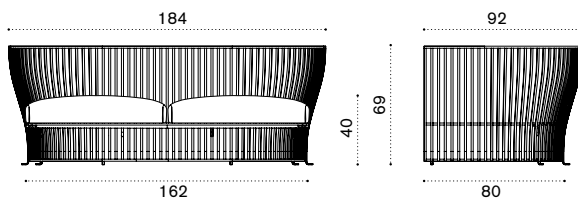

2 seater sofa

- VXD2D53
- VXD2D56

Aluminium mineral grey
Aluminium limestone white

- ● VXCUD2A46
- ● VXCUD2A49
- COVER601

Cushions (seat+5back), lichen
Cushion (seat+5back), linen color
Rain cover 186 x 94 h69

→ 40,5 | 1 box 102X196X95H 68,5 Kg

Ethimo