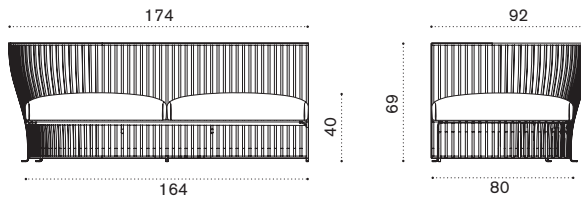

Back end module right

→ 35 | 1 box 102X204X95H 69 Kg

- VXFDD53 Aluminium mineral grey
- VXFDD56 Aluminium limestone white
- VXCUF46 Cushions (seat+4back), lichen
- VXCUF49 Cushion (seat+4back), linen color
- COVER602 Rain cover 176 x 94 h69 DX

Complementary back cushion 40x40

→ 0,5

- VXCUSCM1A47 Back cushion, lichen melange
- VXCUSCM1A48 Back cushion, lichen twill
- VXCUSCM1P09 Back cushion, orange stripe
- VXCUSCM1TR18 Back cushion, orange