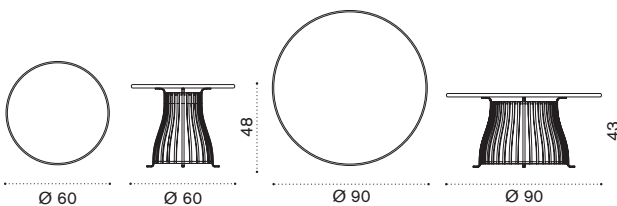

### Back end module right

→ 35 | 1 box 102X204X95H 69 Kg

- VXFDD53 Aluminium mineral grey
- VXFDD56 Aluminium limestone white
- VXCUF46 Cushions (seat+4back), lichen
- VXCUF49 Cushion (seat+4back), linen color
- COVER602 Rain cover 176 x 94 h69 DX

### Coffee table Ø 60 H48 / Ø 90 H43

→ 19,5 | 2 boxes 1X 72X74X8H 17 Kg + 1X 40X40X51H 4,5 Kg  
 → 41 | 2 boxes 1X 97X97X9H 37 Kg + 1X 56X56X47H 6,5 Kg

- VXTCTM1D53PLSB Ø60 h 48, alu. mineral grey + white
- VXTCTM1D53PLA Ø60 h 48, alu. mineral grey + ardesia
- VXTCTM1D56PLSB Ø60 h48, alu. limestone white + white
- VXTCTM1D56PLA Ø60 h48, alu. limestone white + ardesia
- COVER604 Rain cover Ø62 x h48
- VXTCTM2D53PLSB Ø90 h 43, alu. mineral grey + white
- VXTCTM2D53PLA Ø90 h 43, alu. mineral grey + ardesia
- VXTCTM2D56PLSB Ø90 h43, alu. limestone white + white
- VXTCTM2D56PLA Ø90 h43, alu. limestone white + ardesia
- COVER605 Rain cover Ø92 x h43