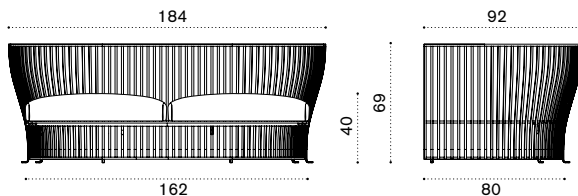

2 seater sofa

- VXD2D53
- VXD2D56

Aluminium mineral grey
Aluminium limestone white

- ● VXCUD2A46
- ● VXCUD2A49
- COVER601

Cushions (seat+5back), lichen
Cushion (seat+5back), linen color
Rain cover 186 x 94 h69

→ 40,5 | 1 box 102X196X95H 68,5 Kg

Ethimo