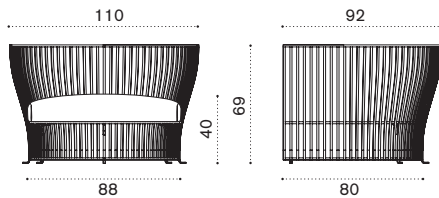

Lounge armchair

Item

- VXPLD53
- VXPLD56

Description

Aluminium mineral grey
Aluminium limestone white

- ● VXCUPLA46
- ● VXCUPLA49
- COVER600

Cushions (seat+3back), lichen
Cushion (seat+3back), linen color
Rain cover 112 x 94 h69

→ 26 | 1 box 102X128X95H 45 Kg