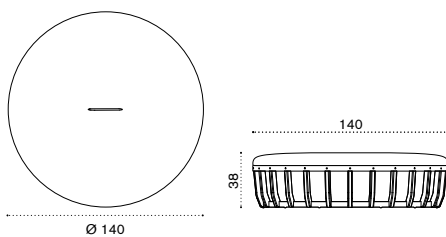

→ 42

	SWPM31D48T5P52	P. teak + alu. black + chess
	SWPM31D48T5A24	P. teak + alu. black + n. grey
	SWPM31D48T5P63	P. teak + alu. black + blu ink
	SWPM31D48T5P61	P. teak + alu. black + green sardinia
	SWPM31D43T5P52	P. teak + alu. warmwhite + chess
	SWPM31D43T5A24	P. teak + alu. warmwhite + n. grey
	SWPM31D43T5P63	P. teak + alu. warmwhite + blu ink
	SWPM31D43T5P61	P. teak + alu. warmwhite + green sardinia

	SWPM31D48T1P52	Teak + alu. black + chess
	SWPM31D48T1A24	Teak + alu. black + n. grey
	SWPM31D48T1P63	Teak + alu. black + blu ink
	SWPM31D48T1P61	Teak + alu. black + green sardinia
	SWPM31D43T1P52	Teak + alu. warmwhite + chess
	SWPM31D43T1A24	Teak + alu. warmwhite + n. grey
	SWPM31D43T1P63	Teak + alu. warmwhite + blu ink
	SWPM31D43T1P61	Teak + alu. warmwhite + green sardinia

COVER543 Rain cover Ø142 x h39

Ethimo