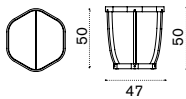

Daybed left

→ 39

Porch swing

→ 84

Small coffee table Ø 50

→ 9

Large coffee table 110x57

→ 20