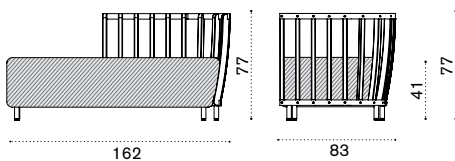

Daybed right

- SWDMDDD48T5 Pickled teak + alu. sepia black
- SWDMDDD43T5 Pickled teak + alu. warmwhite
- SWDMDDD48T1 Teak + alu. sepia black
- SWDMDDD43T1 Teak + alu. warmwhite

- SWCUDMDDAW24 Cushion, (seat+2 back) nature grey
- COVER320 Rain cover 164 x 85 h77