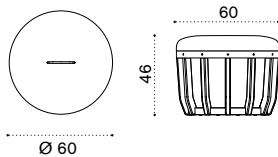

Swing

Patrick Norguet

Collection composed of: 2 seater sofa / porch swing / XL sofa / lounge armchair / modular sofa / daybed / small and large coffee table / club armchair / barstool / dining armchair / round and rectangular dining table / pouf.

Pouf Ø 60 h46 ^{NEW}

→ 13,5

Item	Description	Price list

	SWPM22D48T5P52	P. teak + alu. black + chess
	SWPM22D48T5A24	P. teak + alu. black + n. grey
	SWPM22D48T5P63	P. teak + alu. black + blu ink
	SWPM22D48T5P61	P. teak + alu. black + green sardinia
	SWPM22D43T5P52	P. teak + alu. warmwhite + chess
	SWPM22D43T5A24	P. teak + alu. warmwhite + n. grey
	SWPM22D43T5P63	P. teak + alu. warmwhite + blu ink
	SWPM22D43T5P61	P. teak + alu. warmwhite + green sardinia

	SWPM22D48T1P52	Teak + alu. black + chess
	SWPM22D48T1A24	Teak + alu. black + n. grey
	SWPM22D48T1P63	Teak + alu. black + blu ink
	SWPM22D48T1P61	Teak + alu. black + green sardinia
	SWPM22D43T1P52	Teak + alu. warmwhite + chess
	SWPM22D43T1A24	Teak + alu. warmwhite + n. grey
	SWPM22D43T1P63	Teak + alu. warmwhite + blu ink
	SWPM22D43T1P61	Teak + alu. warmwhite + green sardinia

COVER542 Rain cover Ø62 x h47

Pouf Ø 140 h38 ^{NEW}