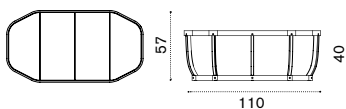

Daybed left

→ 39

Porch swing

→ 84

Small coffee table Ø 50

→ 9

Large coffee table 110x57

→ 20