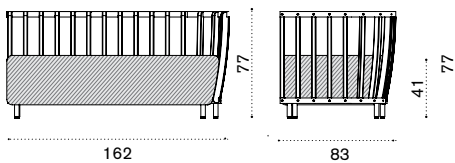

- SWDMFSD48T5 Pickled teak + alu. sepia black
- SWDMFSD43T5 Pickled teak + alu. warmwhite
- SWDMFSD48T1 Teak + alu. sepia black
- SWDMFSD43T1 Teak + alu. warmwhite

- SWCUDMFSAW24 Cushion, (seat+3 back) nature grey
- COVER319 Rain cover 164 x 85 h77