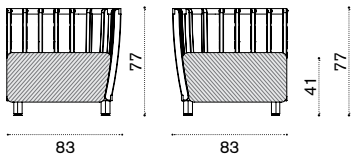

- SWCUDMCAW24 Cushion, (seat+2 back) nature grey
- COVER316 Rain cover 132 x 85 h77

Ethimo

Swing

Corner module

Item

Description

Price list

-  SWDMAUD48T5 Pickled teak + alu. sepia black
-  SWDMAUD43T5 Pickled teak + alu. warmwhite
-  SWDMAUD48T1 Teak + alu. sepia black
-  SWDMAUD43T1 Teak + alu. warmwhite