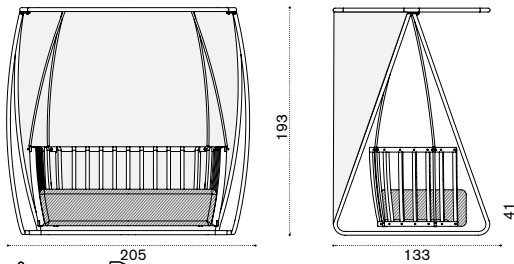

-  SWCUDMDDAW24 Cushion, (seat+2 back) nature grey
-  COVER320 Rain cover 164 x 85 h77

Swing

Patrick Norguet

Collection composed of: 2 seater sofa / porch swing / XL sofa / lounge armchair / modular sofa / daybed / small and large coffee table / club armchair / barstool / dining armchair / round and rectangular dining table / pouf.

Daybed left

→ 39

Porch swing

→ 84

Small coffee table Ø 50

→ 9

Large coffee table 110x57

→ 20