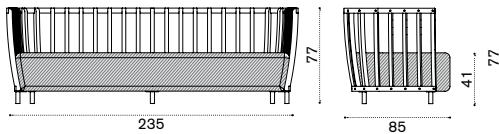

Patrick Norguet

Collection composed of: 2 seater sofa / porch swing / XL sofa / lounge armchair / modular sofa / daybed / small and large coffee table / club armchair / barstool / dining armchair / round and rectangular dining table / pouf.

2 seater sofa

→ 43

XL sofa

→ 59

Lounge armchair

→ 29

XL central module

→ 35