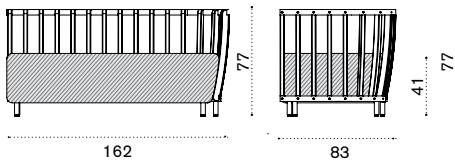

→ 45

SWDMFSD48T5	Pickled teak + alu. sepia black	
SWDMFSD43T5	Pickled teak + alu. warmwhite	
SWDMFSD48T1	Teak + alu. sepia black	
SWDMFSD43T1	Teak + alu. warmwhite	
SWCUDMFSAW24	Cushion, (seat+3 back) nature grey	
COVER319	Rain cover 164 x 85 h77