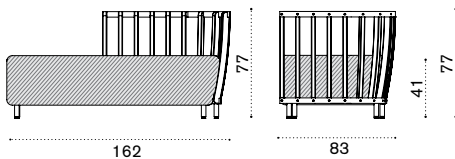

Daybed right

→ 39

SWDMDDD48T5	Pickled teak + alu. sepia black	
SWDMDDD43T5	Pickled teak + alu. warmwhite	
SWDMDDD48T1	Teak + alu. sepia black	
SWDMDDD43T1	Teak + alu. warmwhite	
SWCUDMDDAW24	Cushion, (seat+2 back) nature grey	
COVER320	Rain cover 164 x 85 h77