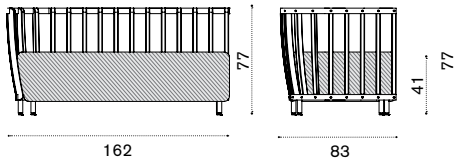

Back end module right

→ 45

SWDMFDD48T5	Pickled teak + alu. sepia black	
SWDMFDD43T5	Pickled teak + alu. warmwhite	
SWDMFDD48T1	Teak + alu. sepia black	
SWDMFDD43T1	Teak + alu. warmwhite	
SWCUDMFDAW24	Cushion, (seat+3 back) nature grey	
COVER318	Rain cover 164 x 85 h77	

Back end module left