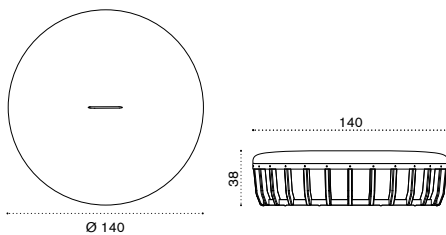

→ 42

	SWPM31D48T5P52	P. teak + alu. black + chess	
	SWPM31D48T5A24	P. teak + alu. black + n. grey	
	SWPM31D48T5P63	P. teak + alu. black + blu ink	
	SWPM31D48T5P61	P. teak + alu. black + green sardinia	
	SWPM31D43T5P52	P. teak + alu. warmwhite + chess	
	SWPM31D43T5A24	P. teak + alu. warmwhite + n. grey	
	SWPM31D43T5P63	P. teak + alu. warmwhite + blu ink	
	SWPM31D43T5P61	P. teak + alu. warmwhite + green sardinia	

	SWPM31D48T1P52	Teak + alu. black + chess	
	SWPM31D48T1A24	Teak + alu. black + n. grey	
	SWPM31D48T1P63	Teak + alu. black + blu ink	
	SWPM31D48T1P61	Teak + alu. black + green sardinia	
	SWPM31D43T1P52	Teak + alu. warmwhite + chess	
	SWPM31D43T1A24	Teak + alu. warmwhite + n. grey	
	SWPM31D43T1P63	Teak + alu. warmwhite + blu ink	
	SWPM31D43T1P61	Teak + alu. warmwhite + green sardinia	

COVER543 Rain cover Ø142 x h39

Ethimo