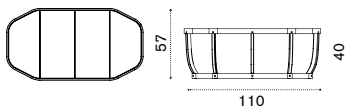

Daybed left

→ 39

Porch swing

→ 84

Small coffee table Ø 50

→ 9

Large coffee table 110x57

→ 20