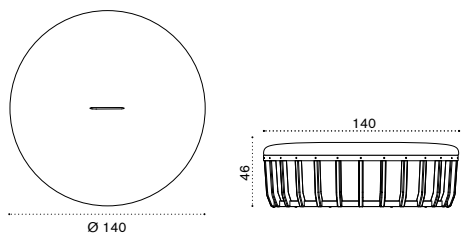

Swing

Pouf Ø 140 h46 ^{NEW}

→ 48

Item	Description	Price list
SWPM32D48T5P52	P. teak + alu. black + chess	
SWPM32D48T5A24	P. teak + alu. black + n. grey	
SWPM32D48T5P63	P. teak + alu. black + blu ink	
SWPM32D48T5P61	P. teak + alu. black + green sardinia	
SWPM32D43T5P52	P. teak + alu. warmwhite + chess	
SWPM32D43T5A24	P. teak + alu. warmwhite + n. grey	
SWPM32D43T5P63	P. teak + alu. warmwhite + blu ink	
SWPM32D43T5P61	P. teak + alu. warmwhite + green sardinia	
SWPM32D48T1P52	Teak + alu. black + chess	
SWPM32D48T1A24	Teak + alu. black + n. grey	
SWPM32D48T1P63	Teak + alu. black + blu ink	
SWPM32D48T1P61	Teak + alu. black + green sardinia	
SWPM32D43T1P52	Teak + alu. warmwhite + chess	
SWPM32D43T1A24	Teak + alu. warmwhite + n. grey	
SWPM32D43T1P63	Teak + alu. warmwhite + blu ink	
SWPM32D43T1P61	Teak + alu. warmwhite + green sardinia	
COVER535	Rain cover Ø142 x h47