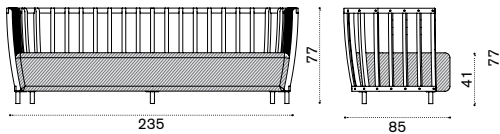

Patrick Norguet

Collection composed of: 2 seater sofa / porch swing / XL sofa / lounge armchair / modular sofa / daybed / small and large coffee table / club armchair / barstool / dining armchair / round and rectangular dining table / pouf.

2 seater sofa

→ 43

XL sofa

→ 59

Lounge armchair

→ 29

XL central module

→ 35