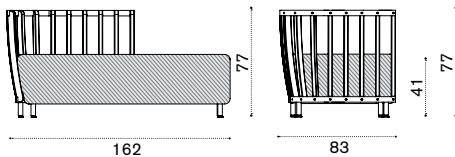

Swing

Patrick Norguet

Collection composed of: 2 seater sofa / porch swing / XL sofa / lounge armchair / modular sofa / daybed / small and large coffee table / club armchair / barstool / dining armchair / round and rectangular dining table / pouf.

Daybed left

→ 39