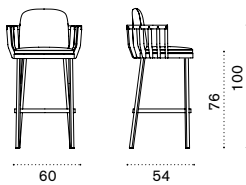

- COVER144 Rain cover 48 x 51 h49

- SWTCRH1D48T5 Pickled teak + alu. sepia black
- SWTCRH1D43T5 Pickled teak + alu. warmwhite

- SWTCRH1D48T1 Teak + alu. sepia black
- SWTCRH1D43T1 Teak + alu. warmwhite

- COVER145 Rain cover 111 x 58 h39

Swing

Club armchair

→ 14

Barstool

→ 9

Dining armchair

→ 6,5

Item	Description	Price list
SWPCD48T5	Pickled teak + alu. sepia black	
SWPCD43T5	Pickled teak + alu. warmwhite	
SWPCDRT5	Pickled teak + alu. warmred	
SWPCD38T5	Pickled teak + alu. green	
SWPCD48T1	Teak + alu. sepia black	
SWPCD43T1	Teak + alu. warmwhite	
SWPCDRT1	Teak + alu. warmred	
SWPCD38T1	Teak + alu. green	
SWCUPCAW24	Cushion, (seat+back) nature grey	
COVER511	Rain cover 77 x 72 h61	