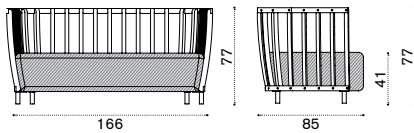

Patrick Norguet

Collection composed of: 2 seater sofa / porch swing / XL sofa / lounge armchair / modular sofa / daybed / small and large coffee table / club armchair / barstool / dining armchair / round and rectangular dining table / pouf.

2 seater sofa

→ 43

XL sofa

→ 59

Lounge armchair

→ 29

XL central module

→ 35