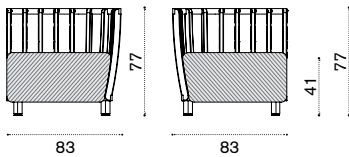

-
- SWCUDMCAW24 Cushion, (seat+2 back) nature grey
 - COVER316 Rain cover 132 x 85 h77

Ethimo

Swing

Corner module

Item

Description

Price list

- SWDMAUD48T5 Pickled teak + alu. sepia black
- SWDMAUD43T5 Pickled teak + alu. warmwhite
- SWDMAUD48T1 Teak + alu. sepia black
- SWDMAUD43T1 Teak + alu. warmwhite