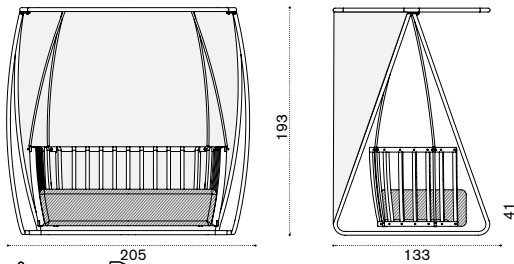

- SWCUDMDDAW24 Cushion, (seat+2 back) nature grey
- COVER320 Rain cover 164 x 85 h77

Swing

Patrick Norguet

Collection composed of: 2 seater sofa / porch swing / XL sofa / lounge armchair / modular sofa / daybed / small and large coffee table / club armchair / barstool / dining armchair / round and rectangular dining table / pouf.

Daybed left

→ 39

Porch swing

→ 84

Small coffee table Ø 50

→ 9

Large coffee table 110x57

→ 20