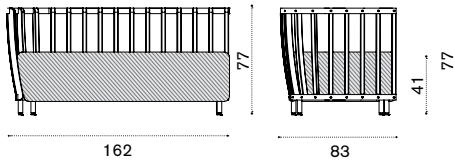

Back end module right

- SWDMFDD48T5 Pickled teak + alu. sepia black
- SWDMFDD43T5 Pickled teak + alu. warmwhite
- SWDMFDD48T1 Teak + alu. sepia black
- SWDMFDD43T1 Teak + alu. warmwhite

- SWCUDMFDAW24 Cushion, (seat+3 back) nature grey
- COVER318 Rain cover 164 x 85 h77

Back end module left