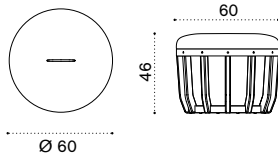

Swing

Patrick Norguet

Collection composed of: 2 seater sofa / porch swing / XL sofa / lounge armchair / modular sofa / daybed / small and large coffee table / club armchair / barstool / dining armchair / round and rectangular dining table / pouf.

Pouf Ø 60 h46 ^{NEW}

→ 13,5

Item	Description	Price list

	SWPM22D48T5P52	P. teak + alu. black + chess	
	SWPM22D48T5A24	P. teak + alu. black + n. grey	
	SWPM22D48T5P63	P. teak + alu. black + blu ink	
	SWPM22D48T5P61	P. teak + alu. black + green sardinia	
	SWPM22D43T5P52	P. teak + alu. warmwhite + chess	
	SWPM22D43T5A24	P. teak + alu. warmwhite + n. grey	
	SWPM22D43T5P63	P. teak + alu. warmwhite + blu ink	
	SWPM22D43T5P61	P. teak + alu. warmwhite + green sardinia	

	SWPM22D48T1P52	Teak + alu. black + chess	
	SWPM22D48T1A24	Teak + alu. black + n. grey	
	SWPM22D48T1P63	Teak + alu. black + blu ink	
	SWPM22D48T1P61	Teak + alu. black + green sardinia	
	SWPM22D43T1P52	Teak + alu. warmwhite + chess	
	SWPM22D43T1A24	Teak + alu. warmwhite + n. grey	
	SWPM22D43T1P63	Teak + alu. warmwhite + blu ink	
	SWPM22D43T1P61	Teak + alu. warmwhite + green sardinia	

COVER542 Rain cover Ø62 x h47

Pouf Ø 140 h38 ^{NEW}