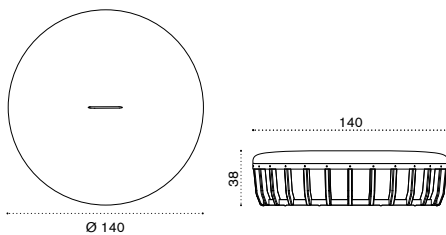

→ 42

	SWPM31D48T5P52	P. teak + alu. black + chess	
	SWPM31D48T5A24	P. teak + alu. black + n. grey	
	SWPM31D48T5P63	P. teak + alu. black + blu ink	
	SWPM31D48T5P61	P. teak + alu. black + green sardinia	
	SWPM31D43T5P52	P. teak + alu. warmwhite + chess	
	SWPM31D43T5A24	P. teak + alu. warmwhite + n. grey	
	SWPM31D43T5P63	P. teak + alu. warmwhite + blu ink	
	SWPM31D43T5P61	P. teak + alu. warmwhite + green sardinia	

	SWPM31D48T1P52	Teak + alu. black + chess	
	SWPM31D48T1A24	Teak + alu. black + n. grey	
	SWPM31D48T1P63	Teak + alu. black + blu ink	
	SWPM31D48T1P61	Teak + alu. black + green sardinia	
	SWPM31D43T1P52	Teak + alu. warmwhite + chess	
	SWPM31D43T1A24	Teak + alu. warmwhite + n. grey	
	SWPM31D43T1P63	Teak + alu. warmwhite + blu ink	
	SWPM31D43T1P61	Teak + alu. warmwhite + green sardinia	

COVER543 Rain cover Ø142 x h39