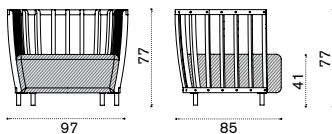

Patrick Norguet

Collection composed of: 2 seater sofa / porch swing / XL sofa / lounge armchair / modular sofa / daybed / small and large coffee table / club armchair / barstool / dining armchair / round and rectangular dining table / pouf.

2 seater sofa

→ 43

XL sofa

→ 59

Lounge armchair

→ 29

XL central module

→ 35