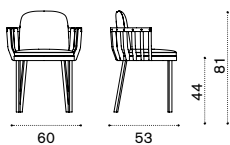

Swing

Club armchair

→ 14

Barstool

→ 9

Dining armchair

→ 6,5

Item	Description	Price list
SWPCD48T5	Pickled teak + alu. sepia black	
SWPCD43T5	Pickled teak + alu. warmwhite	
SWPCDRT5	Pickled teak + alu. warmred	
SWPCD38T5	Pickled teak + alu. green	
SWPCD48T1	Teak + alu. sepia black	
SWPCD43T1	Teak + alu. warmwhite	
SWPCDRT1	Teak + alu. warmred	
SWPCD38T1	Teak + alu. green	
SWCUPCAW24	Cushion, (seat+back) nature grey	
COVER511	Rain cover 77 x 72 h61	