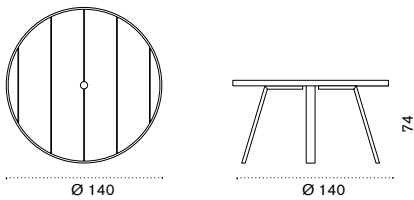

Round dining table Ø 140

→ 35 → 6-7

SWTPTM1D48T5	Pickled teak + alu. sepia black	
SWTPTM1D43T5	Pickled teak + alu. warmwhite	
SWTPTM1D48T1	Teak + alu. sepia black	
SWTPTM1D43T1	Teak + alu. warmwhite	
COVER137	Rain cover Ø 148 h74	

Pouf Ø 40 h38 ^{NEW}