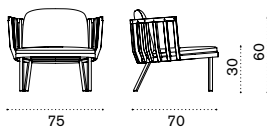

- COVER144 Rain cover 48 x 51 h49

- SWTCRH1D48T5 Pickled teak + alu. sepia black
- SWTCRH1D43T5 Pickled teak + alu. warmwhite

- SWTCRH1D48T1 Teak + alu. sepia black
- SWTCRH1D43T1 Teak + alu. warmwhite

- COVER145 Rain cover 111 x 58 h39

Swing

Club armchair

→ 14

Barstool

→ 9

Dining armchair

→ 6,5

Item	Description	Price list
SWPCD48T5	Pickled teak + alu. sepia black	
SWPCD43T5	Pickled teak + alu. warmwhite	
SWPCDRT5	Pickled teak + alu. warmred	
SWPCD38T5	Pickled teak + alu. green	
SWPCD48T1	Teak + alu. sepia black	
SWPCD43T1	Teak + alu. warmwhite	
SWPCDRT1	Teak + alu. warmred	
SWPCD38T1	Teak + alu. green	
SWCUPCAW24	Cushion, (seat+back) nature grey	
COVER511	Rain cover 77 x 72 h61	