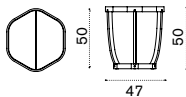

Daybed left

→ 39

Porch swing

→ 84

Small coffee table Ø 50

→ 9

Large coffee table 110x57

→ 20