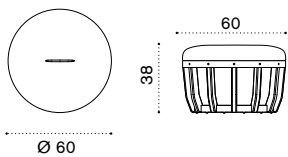

Pouf Ø 60 h38 ^{NEW}

→ 10,5

Item	Description	Price list
SWPM12D48T5P52	P. teak + alu. black + chess	
SWPM12D48T5A24	P. teak + alu. black + n. grey	
SWPM12D48T5P63	P. teak + alu. black + blu ink	
SWPM12D48T5P61	P. teak + alu. black + green sardinia	
SWPM12D43T5P52	P. teak + alu. warmwhite + chess	
SWPM12D43T5A24	P. teak + alu. warmwhite + n. grey	
SWPM12D43T5P63	P. teak + alu. warmwhite + blu ink	
SWPM12D43T5P61	P. teak + alu. warmwhite + green sardinia	
SWPM12D48T1P52	Teak + alu. black + chess	
SWPM12D48T1A24	Teak + alu. black + n. grey	
SWPM12D48T1P63	Teak + alu. black + blu ink	
SWPM12D48T1P61	Teak + alu. black + green sardinia	
SWPM12D43T1P52	Teak + alu. warmwhite + chess	
SWPM12D43T1A24	Teak + alu. warmwhite + n. grey	
SWPM12D43T1P63	Teak + alu. warmwhite + blu ink	
SWPM12D43T1P61	Teak + alu. warmwhite + green sardinia	

COVER541 Rain cover Ø42 x h47

SWPM21D48T5P52	P. teak + alu. black + chess	
SWPM21D48T5A24	P. teak + alu. black + n. grey	
SWPM21D48T5P63	P. teak + alu. black + blu ink	
SWPM21D48T5P61	P. teak + alu. black + green sardinia	
SWPM21D43T5P52	P. teak + alu. warmwhite + chess	
SWPM21D43T5A24	P. teak + alu. warmwhite + n. grey	
SWPM21D43T5P63	P. teak + alu. warmwhite + blu ink	
SWPM21D43T5P61	P. teak + alu. warmwhite + green sardinia	

SWPM21D48T1P52	Teak + alu. black + chess	
SWPM21D48T1A24	Teak + alu. black + n. grey	
SWPM21D48T1P63	Teak + alu. black + blu ink	
SWPM21D48T1P61	Teak + alu. black + green sardinia	
SWPM21D43T1P52	Teak + alu. warmwhite + chess	
SWPM21D43T1A24	Teak + alu. warmwhite + n. grey	
SWPM21D43T1P63	Teak + alu. warmwhite + blu ink	
SWPM21D43T1P61	Teak + alu. warmwhite + green sardinia	

COVER533 Rain cover Ø62 x h39