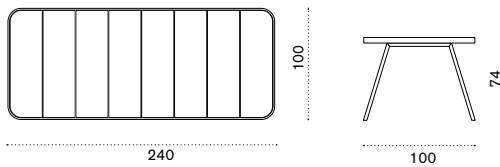

Swing

Patrick Norguet

Collection composed of: 2 seater sofa / porch swing / XL sofa / lounge armchair / modular sofa / daybed / small and large coffee table / club armchair / barstool / dining armchair / round and rectangular dining table / pouf.

Rectangular dining table 240x100

→ 48 → 8

Item	Description	Price list
SWTPRM2D48T5	Pickled teak + alu. sepia black	
SWTPRM2D43T5	Pickled teak + alu. warmwhite	
SWTPRM2D48T1	Teak + alu. sepia black	
SWTPRM2D43T1	Teak + alu. warmwhite	
COVER614	Rain cover 241 x 101 h75