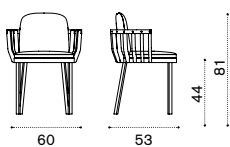

Dining armchair

→ 6,5

SWPDD48T5	Pickled teak + alu. sepia black	
SWPDD43T5	Pickled teak + alu. warmwhite	
SWPDD48T1	Teak + alu. sepia black	
SWPDD43T1	Teak + alu. warmwhite	
SWCUPDAW24	Cushion, (seat+back) nature grey	
SWCUPDPP52	Cushion, (seat+back) chess	
COVER207	Rain cover 61 x 54 h80