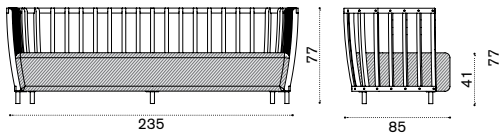

→ 59

Lounge armchair