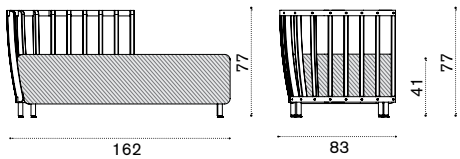

Swing

Patrick Norguet

Collection composed of: 2 seater sofa / porch swing / XL sofa / lounge armchair / modular sofa / daybed / small and large coffee table / club armchair / barstool / dining armchair / round and rectangular dining table / pouf.

Daybed left

→ 39