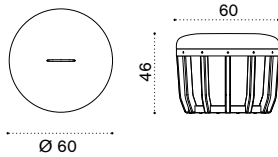

Swing

Patrick Norguet

Collection composed of: 2 seater sofa / porch swing / XL sofa / lounge armchair / modular sofa / daybed / small and large coffee table / club armchair / barstool / dining armchair / round and rectangular dining table / pouf.

Pouf Ø 60 h46 ^{NEW}

→ 13,5

Item	Description	Price list

	SWPM22D48T5P52	P. teak + alu. black + chess
	SWPM22D48T5A24	P. teak + alu. black + n. grey
	SWPM22D48T5P63	P. teak + alu. black + blu ink
	SWPM22D48T5P61	P. teak + alu. black + green sardinia
	SWPM22D43T5P52	P. teak + alu. warmwhite + chess
	SWPM22D43T5A24	P. teak + alu. warmwhite + n. grey
	SWPM22D43T5P63	P. teak + alu. warmwhite + blu ink
	SWPM22D43T5P61	P. teak + alu. warmwhite + green sardinia

	SWPM22D48T1P52	Teak + alu. black + chess
	SWPM22D48T1A24	Teak + alu. black + n. grey
	SWPM22D48T1P63	Teak + alu. black + blu ink
	SWPM22D48T1P61	Teak + alu. black + green sardinia
	SWPM22D43T1P52	Teak + alu. warmwhite + chess
	SWPM22D43T1A24	Teak + alu. warmwhite + n. grey
	SWPM22D43T1P63	Teak + alu. warmwhite + blu ink
	SWPM22D43T1P61	Teak + alu. warmwhite + green sardinia

COVER542 Rain cover Ø62 x h47

Pouf Ø 140 h38 ^{NEW}