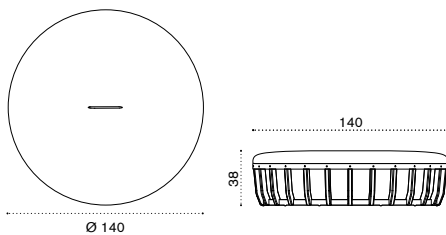

→ 42

	SWPM31D48T5P52	P. teak + alu. black + chess
	SWPM31D48T5A24	P. teak + alu. black + n. grey
	SWPM31D48T5P63	P. teak + alu. black + blu ink
	SWPM31D48T5P61	P. teak + alu. black + green sardinia
	SWPM31D43T5P52	P. teak + alu. warmwhite + chess
	SWPM31D43T5A24	P. teak + alu. warmwhite + n. grey
	SWPM31D43T5P63	P. teak + alu. warmwhite + blu ink
	SWPM31D43T5P61	P. teak + alu. warmwhite + green sardinia

	SWPM31D48T1P52	Teak + alu. black + chess
	SWPM31D48T1A24	Teak + alu. black + n. grey
	SWPM31D48T1P63	Teak + alu. black + blu ink
	SWPM31D48T1P61	Teak + alu. black + green sardinia
	SWPM31D43T1P52	Teak + alu. warmwhite + chess
	SWPM31D43T1A24	Teak + alu. warmwhite + n. grey
	SWPM31D43T1P63	Teak + alu. warmwhite + blu ink
	SWPM31D43T1P61	Teak + alu. warmwhite + green sardinia

COVER543 Rain cover Ø142 x h39