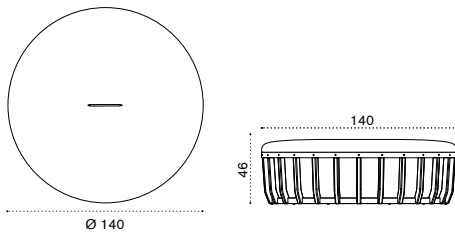

Swing

Pouf Ø 140 h46 ^{NEW}

→ 48

Item	Description	Price list
SWPM32D48T5P52	P. teak + alu. black + chess	
SWPM32D48T5A24	P. teak + alu. black + n. grey	
SWPM32D48T5P63	P. teak + alu. black + blu ink	
SWPM32D48T5P61	P. teak + alu. black + green sardinia	
SWPM32D43T5P52	P. teak + alu. warmwhite + chess	
SWPM32D43T5A24	P. teak + alu. warmwhite + n. grey	
SWPM32D43T5P63	P. teak + alu. warmwhite + blu ink	
SWPM32D43T5P61	P. teak + alu. warmwhite + green sardinia	
SWPM32D48T1P52	Teak + alu. black + chess	
SWPM32D48T1A24	Teak + alu. black + n. grey	
SWPM32D48T1P63	Teak + alu. black + blu ink	
SWPM32D48T1P61	Teak + alu. black + green sardinia	
SWPM32D43T1P52	Teak + alu. warmwhite + chess	
SWPM32D43T1A24	Teak + alu. warmwhite + n. grey	
SWPM32D43T1P63	Teak + alu. warmwhite + blu ink	
SWPM32D43T1P61	Teak + alu. warmwhite + green sardinia	
COVER535	Rain cover Ø142 x h47