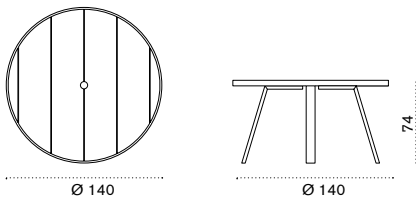

Round dining table Ø 140

→ 35 → 6-7 →

SWTPTM1D48T5	Pickled teak + alu. sepia black	
SWTPTM1D43T5	Pickled teak + alu. warmwhite	
SWTPTM1D48T1	Teak + alu. sepia black	
SWTPTM1D43T1	Teak + alu. warmwhite	
COVER137	Rain cover Ø 148 h74	

Pouf Ø 40 h38 ^{NEW}