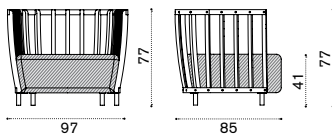

Swing

Patrick Norguet

Collection composed of: 2 seater sofa / porch swing / XL sofa / lounge armchair / modular sofa / daybed / small and large coffee table / club armchair / barstool / dining armchair / round and rectangular dining table / pouf.

2 seater sofa

→ 43

XL sofa

→ 59

Lounge armchair

→ 29

XL central module

→ 35

Item	Description	Price list

- SWD2D48T5 Pickled teak + alu. sepia black
- SWD2D43T5 Pickled teak + alu. warmwhite

- SWD2D48T1 Natural teak + alu. sepia black
- SWD2D43T1 Natural teak + alu. warmwhite

- SWCUD2AW24 Cushion, (seat+2 back) nature grey
- COVER141 Rain cover 167 x 86 h76

- SWD3D48T5 Pickled teak + alu. sepia black
- SWD3D43T5 Pickled teak + alu. warmwhite

- SWD3D48T1 Teak + alu. sepia black
- SWD3D43T1 Teak + alu. warmwhite

- SWCUD3AW24 Cushion, (seat+3 back) nature grey
- COVER142 Rain cover 236 x 86 h76

- SWPLD48T5 Pickled teak + alu. sepia black
- SWPLD43T5 Pickled teak + alu. warmwhite

- SWPLD48T1 Teak + alu. sepia black
- SWPLD43T1 Teak + alu. warmwhite

- SWCUPLAW24 Cushion, (seat+back) nature grey
- COVER143 Rain cover 98 x 86 h76

- SWDMCD48T5 Pickled teak + alu. sepia black
- SWDMCD43T5 Pickled teak + alu. warmwhite

- SWDMCD48T1 Teak + alu. sepia black
- SWDMCD43T1 Teak + alu. warmwhite

- SWCUDMCAW24 Cushion, (seat+2 back) nature grey
- COVER316 Rain cover 132 x 85 h77

Ethimo