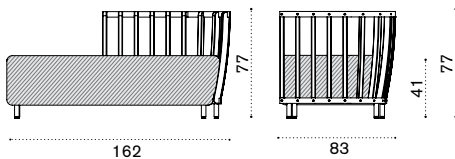

Daybed right

- SWDMDDD48T5 Pickled teak + alu. sepia black
- SWDMDDD43T5 Pickled teak + alu. warmwhite
- SWDMDDD48T1 Teak + alu. sepia black
- SWDMDDD43T1 Teak + alu. warmwhite

- SWCUDMDDAW24 Cushion, (seat+2 back) nature grey
- COVER320 Rain cover 164 x 85 h77