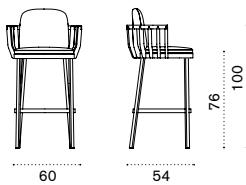

Barstool

→ 9

SWSGD48T5	Pickled teak + alu. sepia black	
SWSGD43T5	Pickled teak + alu. warmwhite	
SWSGD48T1	Teak + alu. sepia black	
SWSGD43T1	Teak + alu. warmwhite	
SWCUPDAW24	Cushion, (seat+back) nature grey	
SWCUPDPP52	Cushion, (seat+back) chess	
COVER512	Rain cover 63 x 55 h102