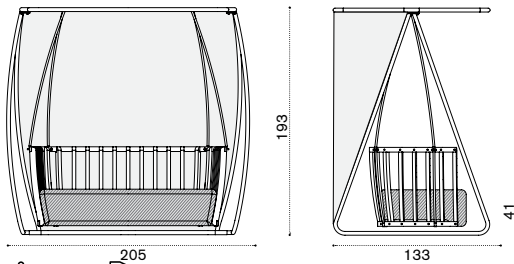

Porch swing

→ 84

Small coffee table Ø 50

→ 9

Large coffee table 110x57

→ 20

Item	Description	Price list

- SWDMDS48T5 Pickled teak + alu. sepia black
- SWDMDS43T5 Pickled teak + alu. warmwhite

- SWDMDS48T1 Teak + alu. sepia black
- SWDMDS43T1 Teak + alu. warmwhite

- SWCUDMDSAW24 Cushion, (seat+2 back) nature grey
- COVER321 Rain cover 164 x 85 h77

- SWDOD48T5 Pickled teak + metal sepia black
- SWDOD43T5 Pickled teak + metal warmwhite
- SWDODRT5 Pickled teak + metal warmed

- SWDOD48T1 Teak + metal sepia black
- SWDOD43T1 Teak + metal warmwhite

- SWCUD2AW24 Cushion, (seat+2 back) nature grey
- SWTEDOV78 Curtain, white stone
- COVER146 Rain cover 206 x 134 h192

- SWTCQH2D48T5 Pickled teak + alu. sepia black
- SWTCQH2D43T5 Pickled teak + alu. warmwhite
- SWTCQH2DRT5 Pickled teak + alu. warmed
- SWTCQH2D38T5 Pickled teak + alu. green
- SWTCQH2D48T1 Teak + alu. sepia black
- SWTCQH2D43T1 Teak + alu. warmwhite
- SWTCQH2DRT1 Teak + alu. warmed
- SWTCQH2D38T1 Teak + alu. green

- COVER144 Rain cover 48 x 51 h49

- SWTCRH1D48T5 Pickled teak + alu. sepia black
- SWTCRH1D43T5 Pickled teak + alu. warmwhite

- SWTCRH1D48T1 Teak + alu. sepia black
- SWTCRH1D43T1 Teak + alu. warmwhite

- COVER145 Rain cover 111 x 58 h39