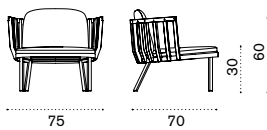

Swing

Club armchair

→ 14

Item	Description	Price list
SWPCD48T5	Pickled teak + alu. sepia black	
SWPCD43T5	Pickled teak + alu. warmwhite	
SWPCDRT5	Pickled teak + alu. warmred	
SWPCD38T5	Pickled teak + alu. green	
SWPCD48T1	Teak + alu. sepia black	
SWPCD43T1	Teak + alu. warmwhite	
SWPCDRT1	Teak + alu. warmred	
SWPCD38T1	Teak + alu. green	
SWCUPCAW24	Cushion, (seat+back) nature grey	
COVER511	Rain cover 77 x 72 h61