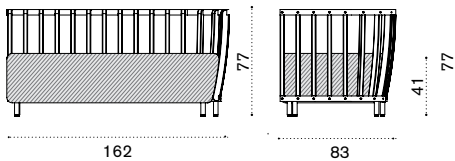

- SWDMFSD48T5 Pickled teak + alu. sepia black
- SWDMFSD43T5 Pickled teak + alu. warmwhite
- SWDMFSD48T1 Teak + alu. sepia black
- SWDMFSD43T1 Teak + alu. warmwhite

- SWCUDMFSAW24 Cushion, (seat+3 back) nature grey
- COVER319 Rain cover 164 x 85 h77