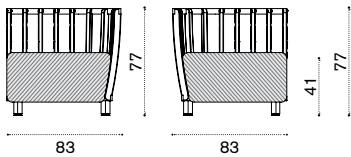

Swing

Corner module

Item

Description

Price list

- SWDMAUD48T5 Pickled teak + alu. sepia black
- SWDMAUD43T5 Pickled teak + alu. warmwhite
- SWDMAUD48T1 Teak + alu. sepia black
- SWDMAUD43T1 Teak + alu. warmwhite

- SWCUDMAUAW24 Cushion, (seat+2 back) nature grey
- COVER317 Rain cover 85 x 85 h77