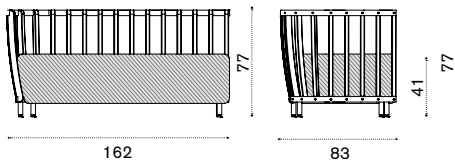

Back end module right

- SWDMFDD48T5 Pickled teak + alu. sepia black
- SWDMFDD43T5 Pickled teak + alu. warmwhite
- SWDMFDD48T1 Teak + alu. sepia black
- SWDMFDD43T1 Teak + alu. warmwhite

- SWCUDMFDAW24 Cushion, (seat+3 back) nature grey
- COVER318 Rain cover 164 x 85 h77

Back end module left