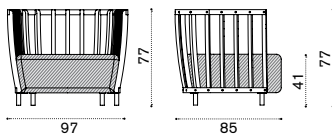

Swing

Patrick Norguet

Collection composed of: 2 seater sofa / porch swing / XL sofa / lounge armchair / modular sofa / daybed / small and large coffee table / club armchair / barstool / dining armchair / round and rectangular dining table / pouf.

2 seater sofa

→ 43

XL sofa

→ 59

Lounge armchair

→ 29

XL central module

→ 35

Item	Description	Price list

- SWD2D48T5 Pickled teak + alu. sepia black
- SWD2D43T5 Pickled teak + alu. warmwhite

- SWD2D48T1 Natural teak + alu. sepia black
- SWD2D43T1 Natural teak + alu. warmwhite

- SWCUD2AW24 Cushion, (seat+2 back) nature grey
- COVER141 Rain cover 167 x 86 h76

- SWD3D48T5 Pickled teak + alu. sepia black
- SWD3D43T5 Pickled teak + alu. warmwhite

- SWD3D48T1 Teak + alu. sepia black
- SWD3D43T1 Teak + alu. warmwhite

- SWCUD3AW24 Cushion, (seat+3 back) nature grey
- COVER142 Rain cover 236 x 86 h76

- SWPLD48T5 Pickled teak + alu. sepia black
- SWPLD43T5 Pickled teak + alu. warmwhite

- SWPLD48T1 Teak + alu. sepia black
- SWPLD43T1 Teak + alu. warmwhite

- SWCUPLAW24 Cushion, (seat+back) nature grey
- COVER143 Rain cover 98 x 86 h76

- SWDMCD48T5 Pickled teak + alu. sepia black
- SWDMCD43T5 Pickled teak + alu. warmwhite

- SWDMCD48T1 Teak + alu. sepia black
- SWDMCD43T1 Teak + alu. warmwhite

- SWCUDMCAW24 Cushion, (seat+2 back) nature grey
- COVER316 Rain cover 132 x 85 h77

Ethimo