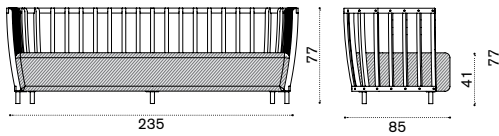

→ 59

Lounge armchair