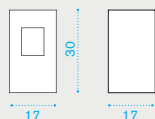

## Square path lamp

→ 9 | → 1 H 35 D 26 L 25 → 9,5

Electrical information IP44 1 x GU10 MAX 13W

FL 220–240V. ENERGETIC CLASS: E ≥ A++ (Bulb not included, depends on the bulb used) according to European regulations