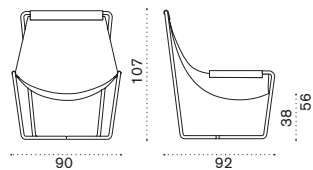

Footstool

→ 4,5 | 1 box 60X50X52H 7,5 Kg

Item

Description

	SLFTS43O01	Warmwhite + black
	SLFTS43O46	Warmwhite + sand
	SLFTS43A25	Warmwhite + nature white
	SLFTS43A28	Warmwhite + black stone
	SLFTS48O01	Sepia black + black
	SLFTS48O46	Sepia black + sand
	SLFTS48A25	Sepia black + nature white
	SLFTS48A28	Sepia black + black stone
	SLFTS57O01	Burnished brass + black
	SLFTS57O46	Burnished brass + sand
	SLFTS57A25	Burnished brass + nature white
	SLFTS57A28	Burnished brass + black stone
	SLFTSRO01	Warmred + black
	SLFTSRO46	Warmred + sand
	SLFTSRA25	Warmred + nature white
	SLFTSRA28	Warmred + black stone

COVER649 | Rain cover 57 x 46 h48 |

Armchair

→ 9,5 | 1 box 87X90X112H 17,5 Kg

	SLSES43O01	Warmwhite + black
	SLSES43O46	Warmwhite + sand
	SLSES43A25	Warmwhite + nature white
	SLSES43A28	Warmwhite + black stone
	SLSES48O01	Sepia black + black
	SLSES48O46	Sepia black + sand
	SLSES48A25	Sepia black + nature white
	SLSES48A28	Sepia black + black stone
	SLSES57O01	Burnished brass + black
	SLSES57O46	Burnished brass + sand
	SLSES57A25	Burnished brass + nature white
	SLSES57A28	Burnished brass + black stone
	SLSESRO01	Warmred + black
	SLSESRO46	Warmred + sand
	SLSESRA25	Warmred + nature white
	SLSESRA28	Warmred + black stone

COVER648 | Rain cover 91 x 93 h107 |

Lumbar cushion

→ 0,5

	SLCULBO01	Cushion, lumbar, black
	SLCULBO46	Cushion, lumbar, sand
	SLCULBA25	Cushion, lumbar, nature white
	SLCULBA28	Cushion, lumbar, black stone