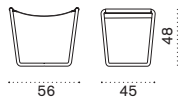

Footstool

→ 4,5 | 1 box 60X50X52H 7,5 Kg

Item

Description

	SLFTS43O01	Warmwhite + black
	SLFTS43O46	Warmwhite + sand
	SLFTS43A25	Warmwhite + nature white
	SLFTS43A28	Warmwhite + black stone
	SLFTS48O01	Sepia black + black
	SLFTS48O46	Sepia black + sand
	SLFTS48A25	Sepia black + nature white
	SLFTS48A28	Sepia black + black stone
	SLFTS57O01	Burnished brass + black
	SLFTS57O46	Burnished brass + sand
	SLFTS57A25	Burnished brass + nature white
	SLFTS57A28	Burnished brass + black stone
	SLFTSRO01	Warmred + black
	SLFTSRO46	Warmred + sand
	SLFTSRA25	Warmred + nature white
	SLFTSRA28	Warmred + black stone

COVER649 | Rain cover 57 x 46 h48 |

Armchair