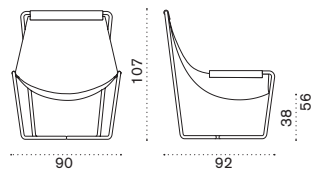

Ethi-Care

Coffee table Ø53 H43 cm

Item

Description

	SLICTS43CS01	Warmwhite + white
	SLICTS43CS02	Warmwhite + red stone
	SLICTS43CS03	Warmwhite + purple grey
	SLICTS48CS01	Sepia black + white
	SLICTS48CS02	Sepia black + red stone
	SLICTS48CS03	Sepia black + purple grey
	SLICTS57CS01	Burnished brass + white
	SLICTS57CS02	Burnished brass + red stone
	SLICTS57CS03	Burnished brass + purple grey
	SLICTSRCS01	Warmred + white
	SLICTSRCS02	Warmred + red stone
	SLICTSRCS03	Warmred + purple
	COVER650	Rain cover Ø53 x 43h

→ 13 | 1 box 58X58X48H 15 Kg

Ethimo

Footstool

→ 4,5 | 1 box 60X50X52H 7,5 Kg

Item

Description

	SLFTS43O01	Warmwhite + black
	SLFTS43O46	Warmwhite + sand
	SLFTS43A25	Warmwhite + nature white
	SLFTS43A28	Warmwhite + black stone
	SLFTS48O01	Sepia black + black
	SLFTS48O46	Sepia black + sand
	SLFTS48A25	Sepia black + nature white
	SLFTS48A28	Sepia black + black stone
	SLFTS57O01	Burnished brass + black
	SLFTS57O46	Burnished brass + sand
	SLFTS57A25	Burnished brass + nature white
	SLFTS57A28	Burnished brass + black stone
	SLFTSRO01	Warmred + black
	SLFTSRO46	Warmred + sand
	SLFTSRA25	Warmred + nature white
	SLFTSRA28	Warmred + black stone

COVER649 | Rain cover 57 x 46 h48 |

Armchair

→ 9,5 | 1 box 87X90X112H 17,5 Kg

	SLSES43O01	Warmwhite + black
	SLSES43O46	Warmwhite + sand
	SLSES43A25	Warmwhite + nature white
	SLSES43A28	Warmwhite + black stone
	SLSES48O01	Sepia black + black
	SLSES48O46	Sepia black + sand
	SLSES48A25	Sepia black + nature white
	SLSES48A28	Sepia black + black stone
	SLSES57O01	Burnished brass + black
	SLSES57O46	Burnished brass + sand
	SLSES57A25	Burnished brass + nature white
	SLSES57A28	Burnished brass + black stone
	SLSESRO01	Warmred + black
	SLSESRO46	Warmred + sand
	SLSESRA25	Warmred + nature white
	SLSESRA28	Warmred + black stone