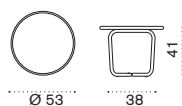

Ethi-Care

Coffee table Ø53 H43 cm

Item

Description

	SLICTS43CS01	Warmwhite + white
	SLICTS43CS02	Warmwhite + red stone
	SLICTS43CS03	Warmwhite + purple grey
	SLICTS48CS01	Sepia black + white
	SLICTS48CS02	Sepia black + red stone
	SLICTS48CS03	Sepia black + purple grey
	SLICTS57CS01	Burnished brass + white
	SLICTS57CS02	Burnished brass + red stone
	SLICTS57CS03	Burnished brass + purple grey
	SLICTSRCS01	Warmred + white
	SLICTSRCS02	Warmred + red stone
	SLICTSRCS03	Warmred + purple
	COVER650	Rain cover Ø53 x 43h