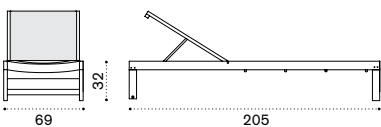

20,5 kg → 20,5

SDLET1E57

Teak + white ethitex

SDLET1E52

Teak + dove grey ethitex

COVER140

Rain cover 210 x 70 h30

Ethimo