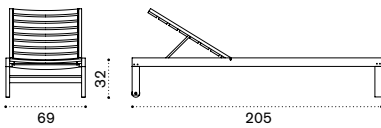

25 kg → 25

Item

SDLET1

Description

Teak

SDCULEAW25

Mattress, white, H 7 D 60 L 200

SDCULEAW24